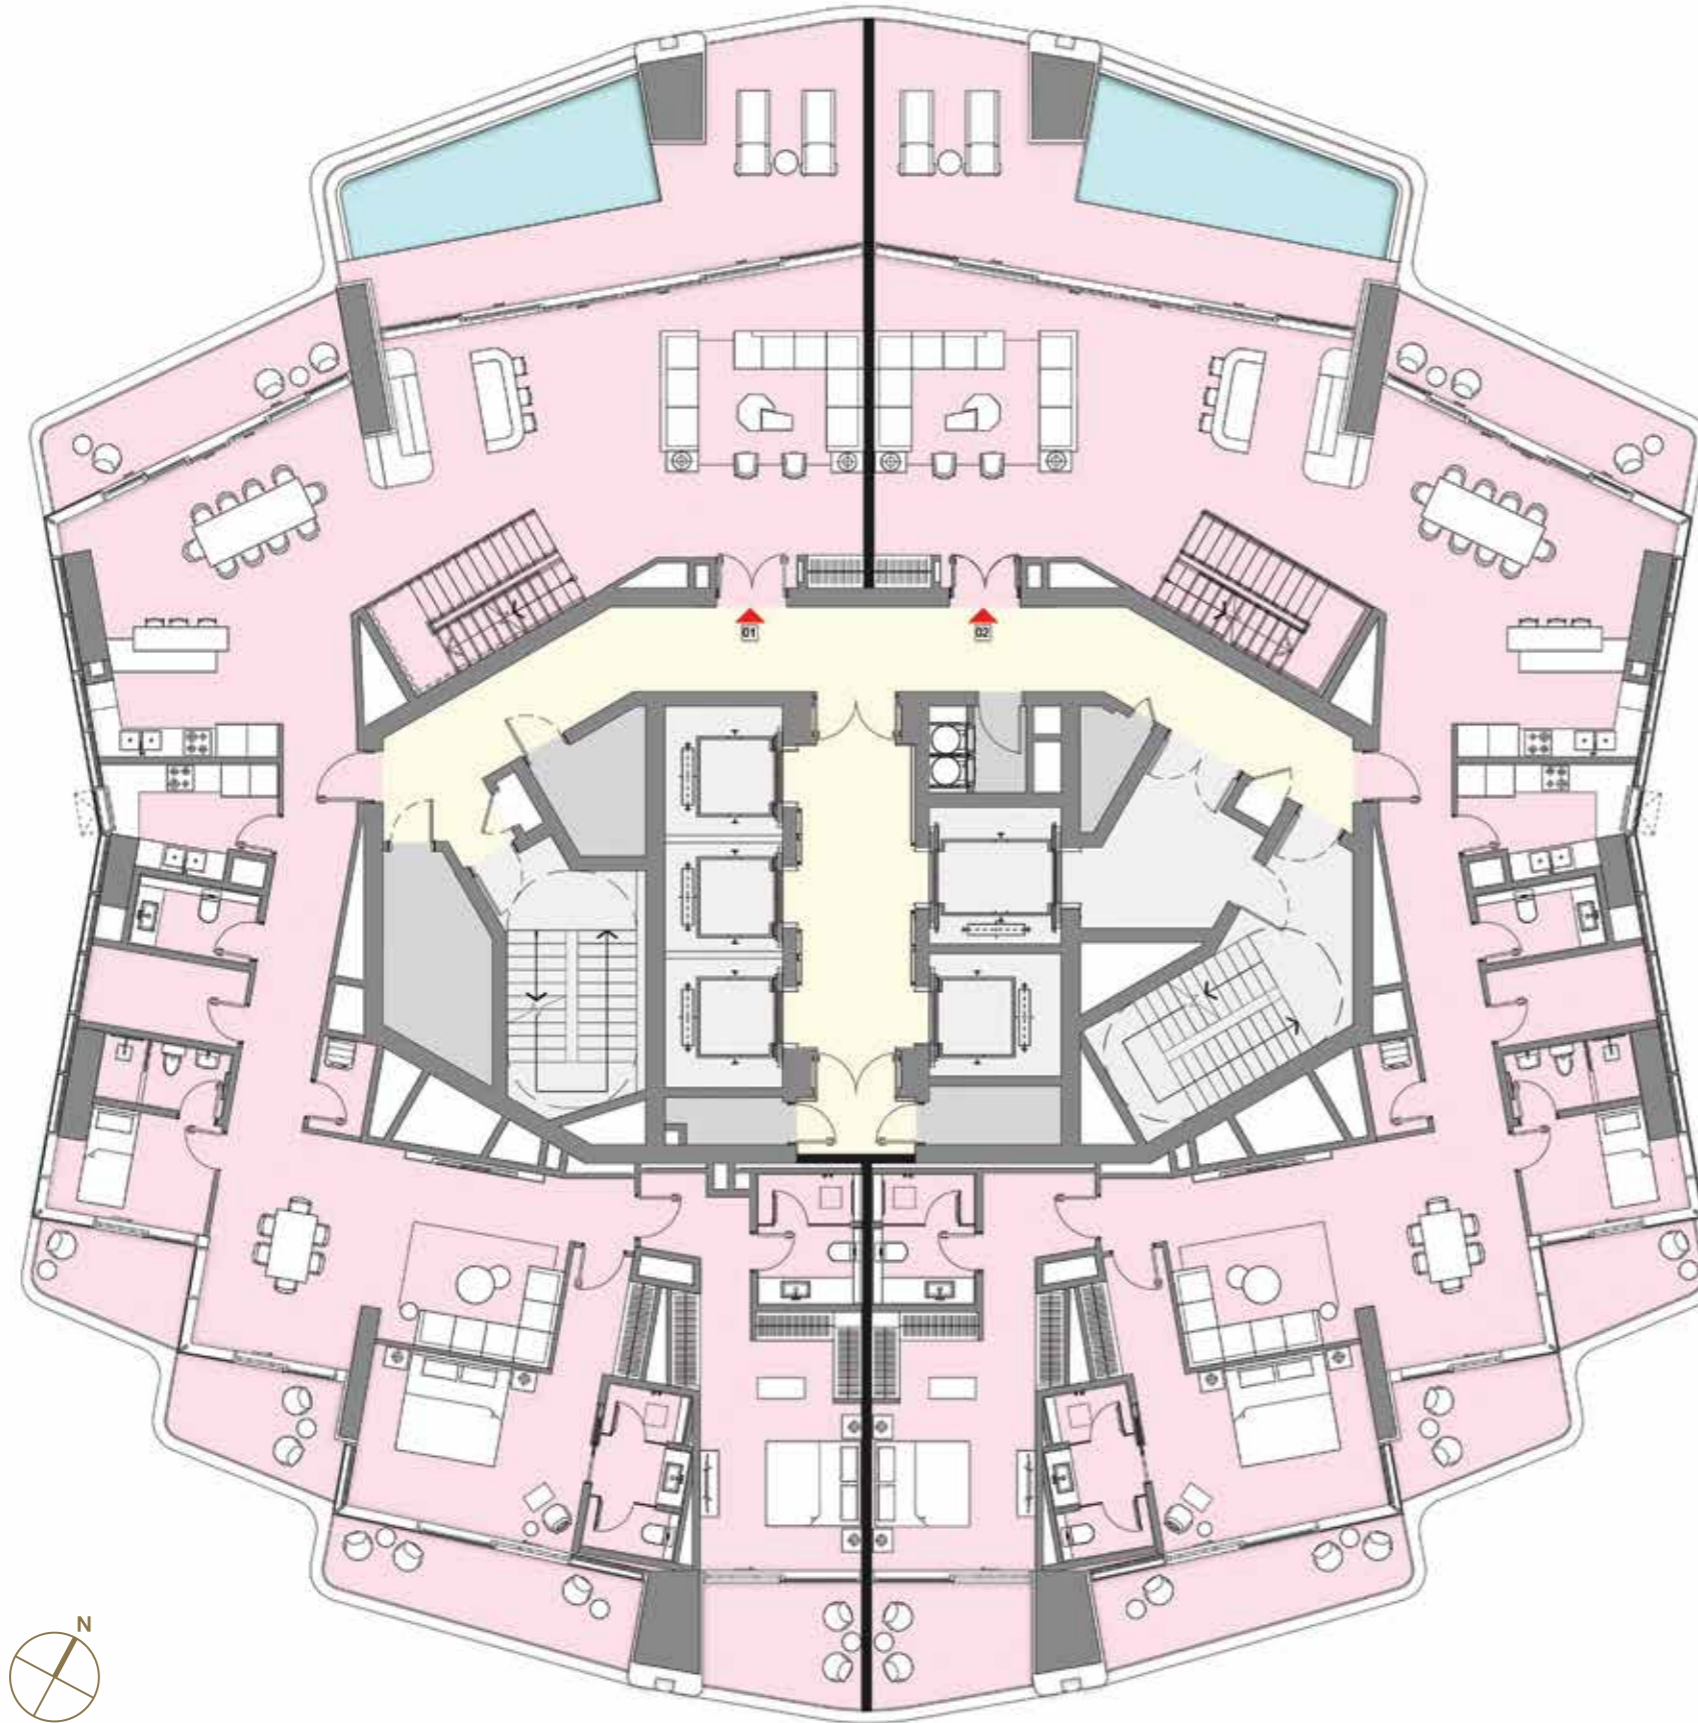

**LIV
LUX**

TYPICAL FLOORPLANS

Penthouse Levels

Levels 42 - 45

4 Bedroom Duplex Penthouses

(UNITS 01, 02)

PENTHOUSE LOWER FLOOR