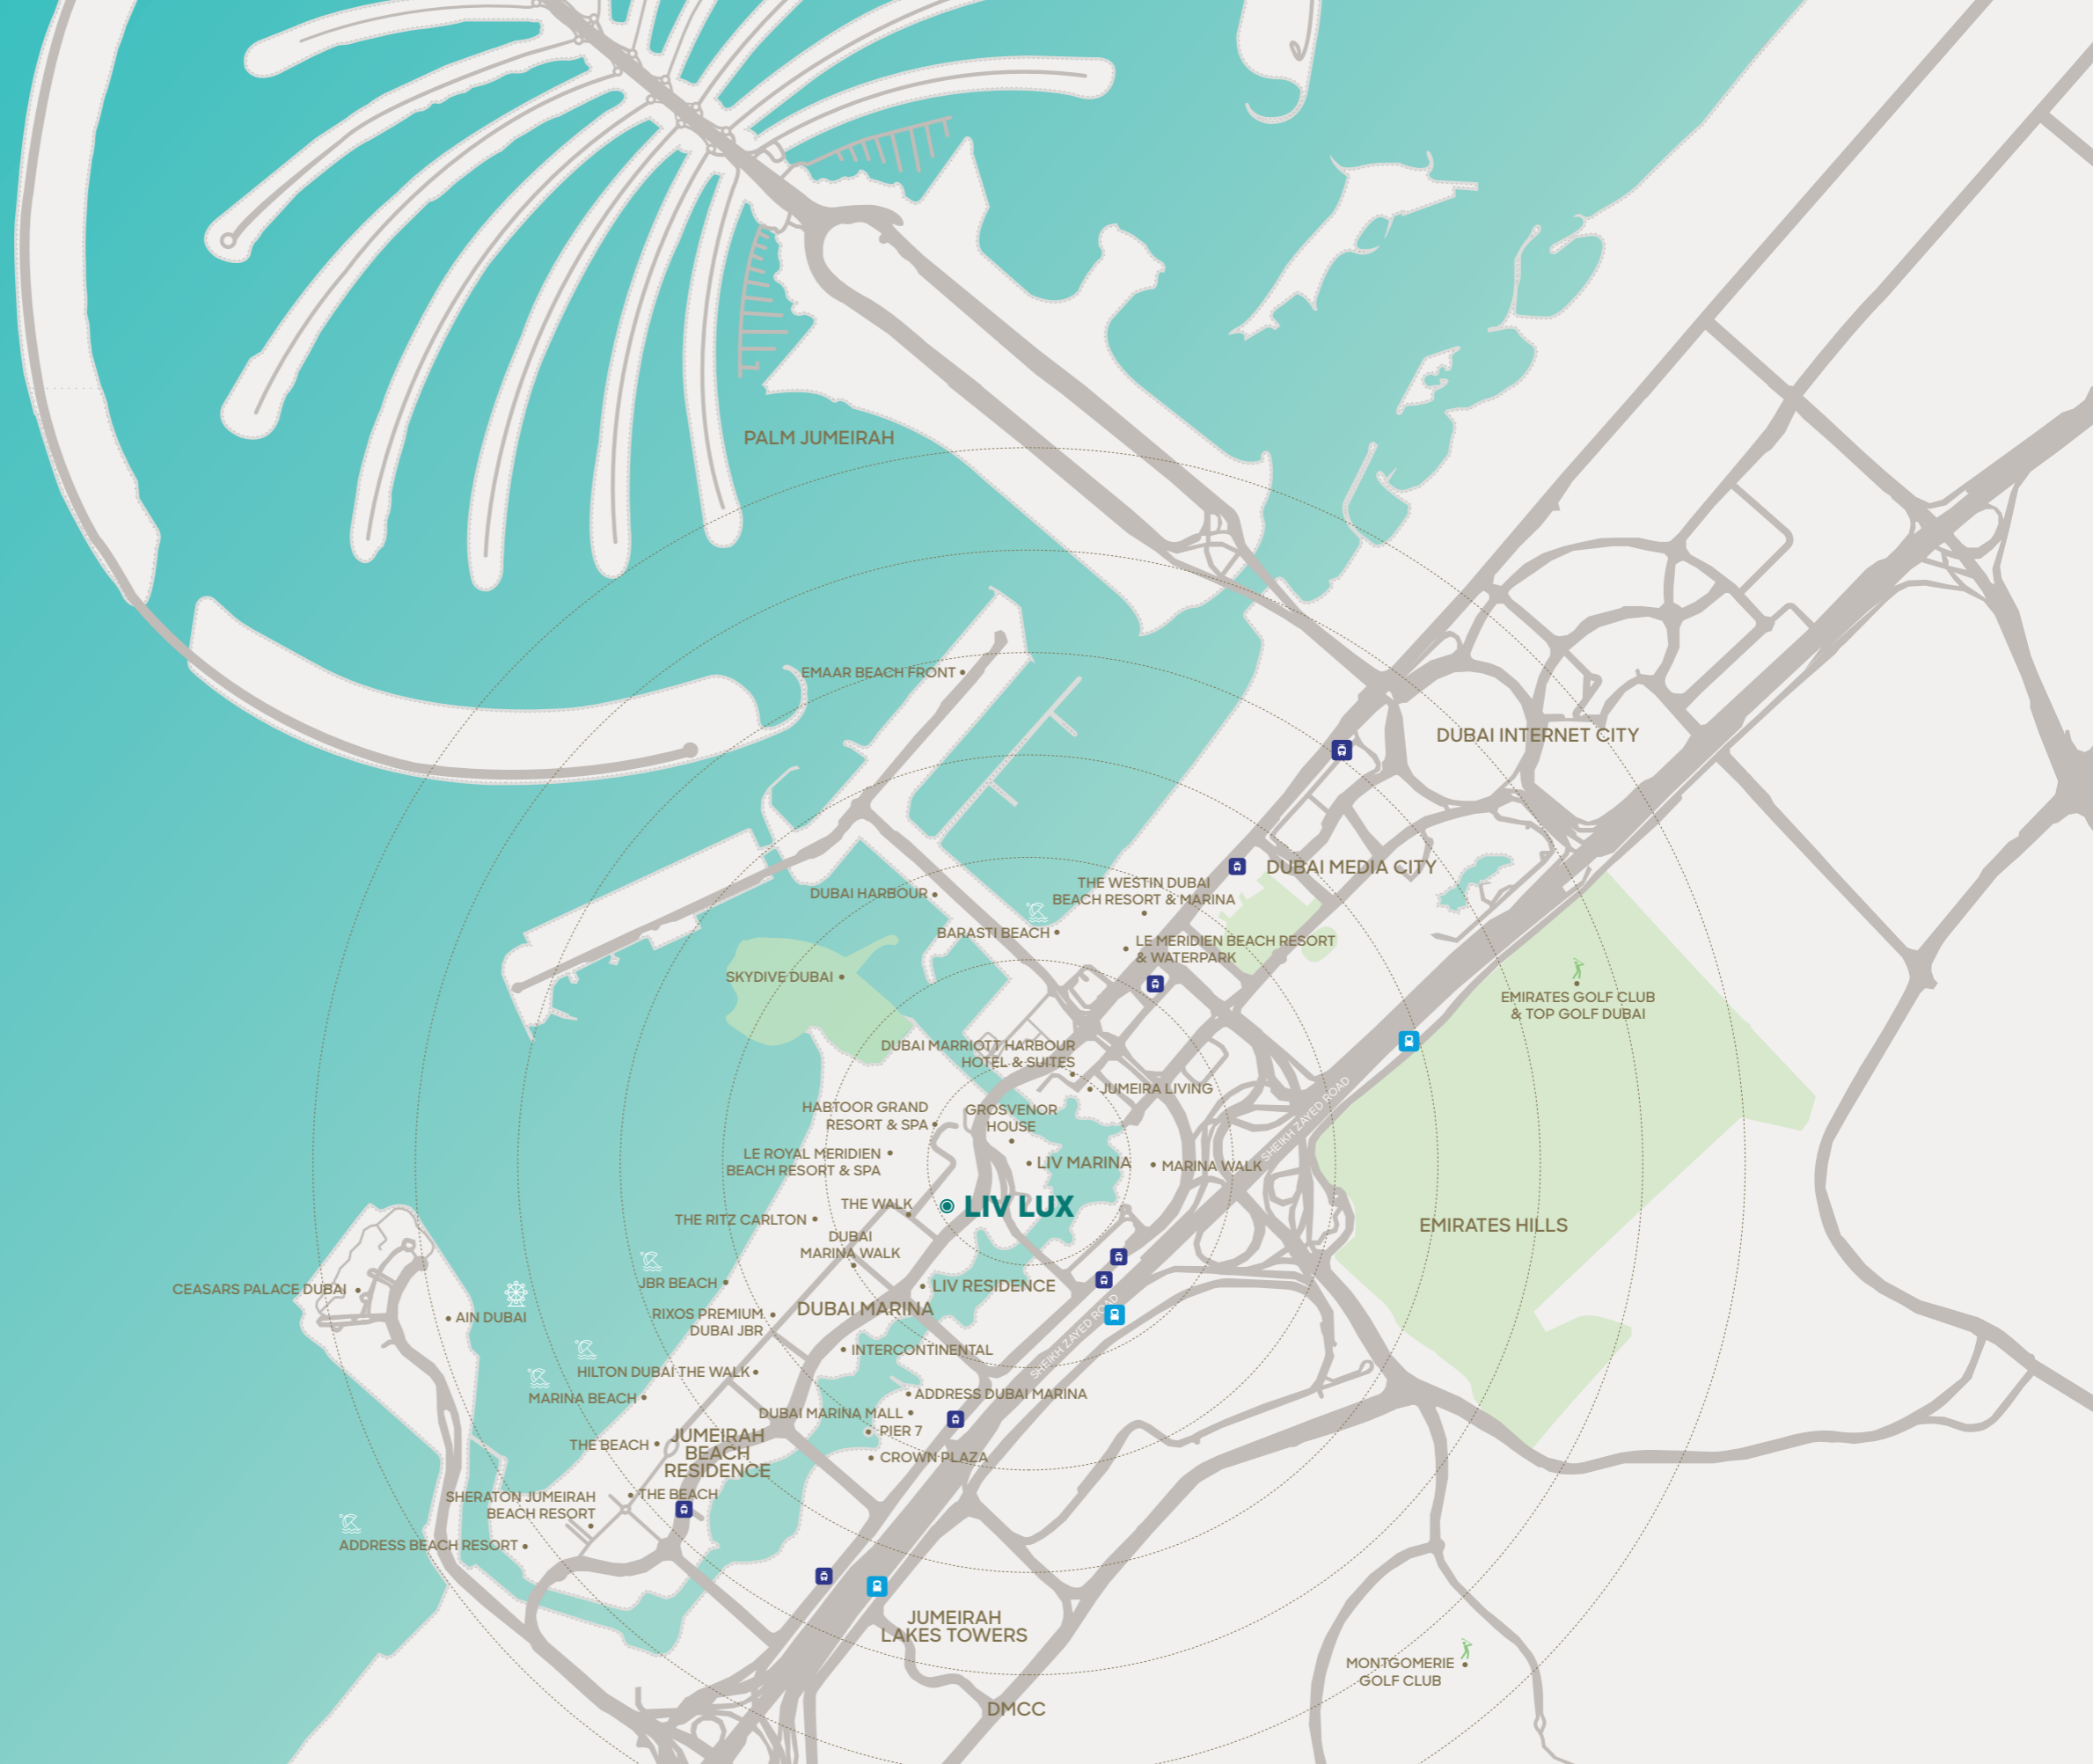

LIV BETWEEN THE BEACH & DUBAI MARINA

The tower enjoys a prime location nestled between the majestic Arabian Gulf and the vibrant sophistication of Dubai Marina.

The areas
new address for
Ultra-Luxury
Oceanfront living.

REDEFINING THE SKYLINE

LOCATION

DUBAI MARINA

All within 5 minutes

DINING, LEISURE & SHOPPING

The Beach, JBR
Emirates Golf Club & TopGolf Dubai
Montgomerie Golf Club
Ain Dubai - Bluewaters
Dubai Marina Mall

5 STAR HOTELS

Le Royal Meridien
Ritz Carlton
Intercontinental
Grosvenor House
The Address JBR & Marina
Jumeirah Living Marina

TRANSPORT

Dubai Metro
Dubai Tram
RTA Water Taxi
Sheikh Zayed Road

OTHER NEARBY DESTINATIONS

Dubai International Airport - 22 mins
Al Maktoum International Airport - 22 mins
Mall of the Emirates - 7 mins
Dubai Hills Mall - 10 mins
Palm Jumeirah - 5 mins
DIFC - 18mins
Atlantis Aquaventure - 9 mins
Dubai Parks & Resorts - 15 mins