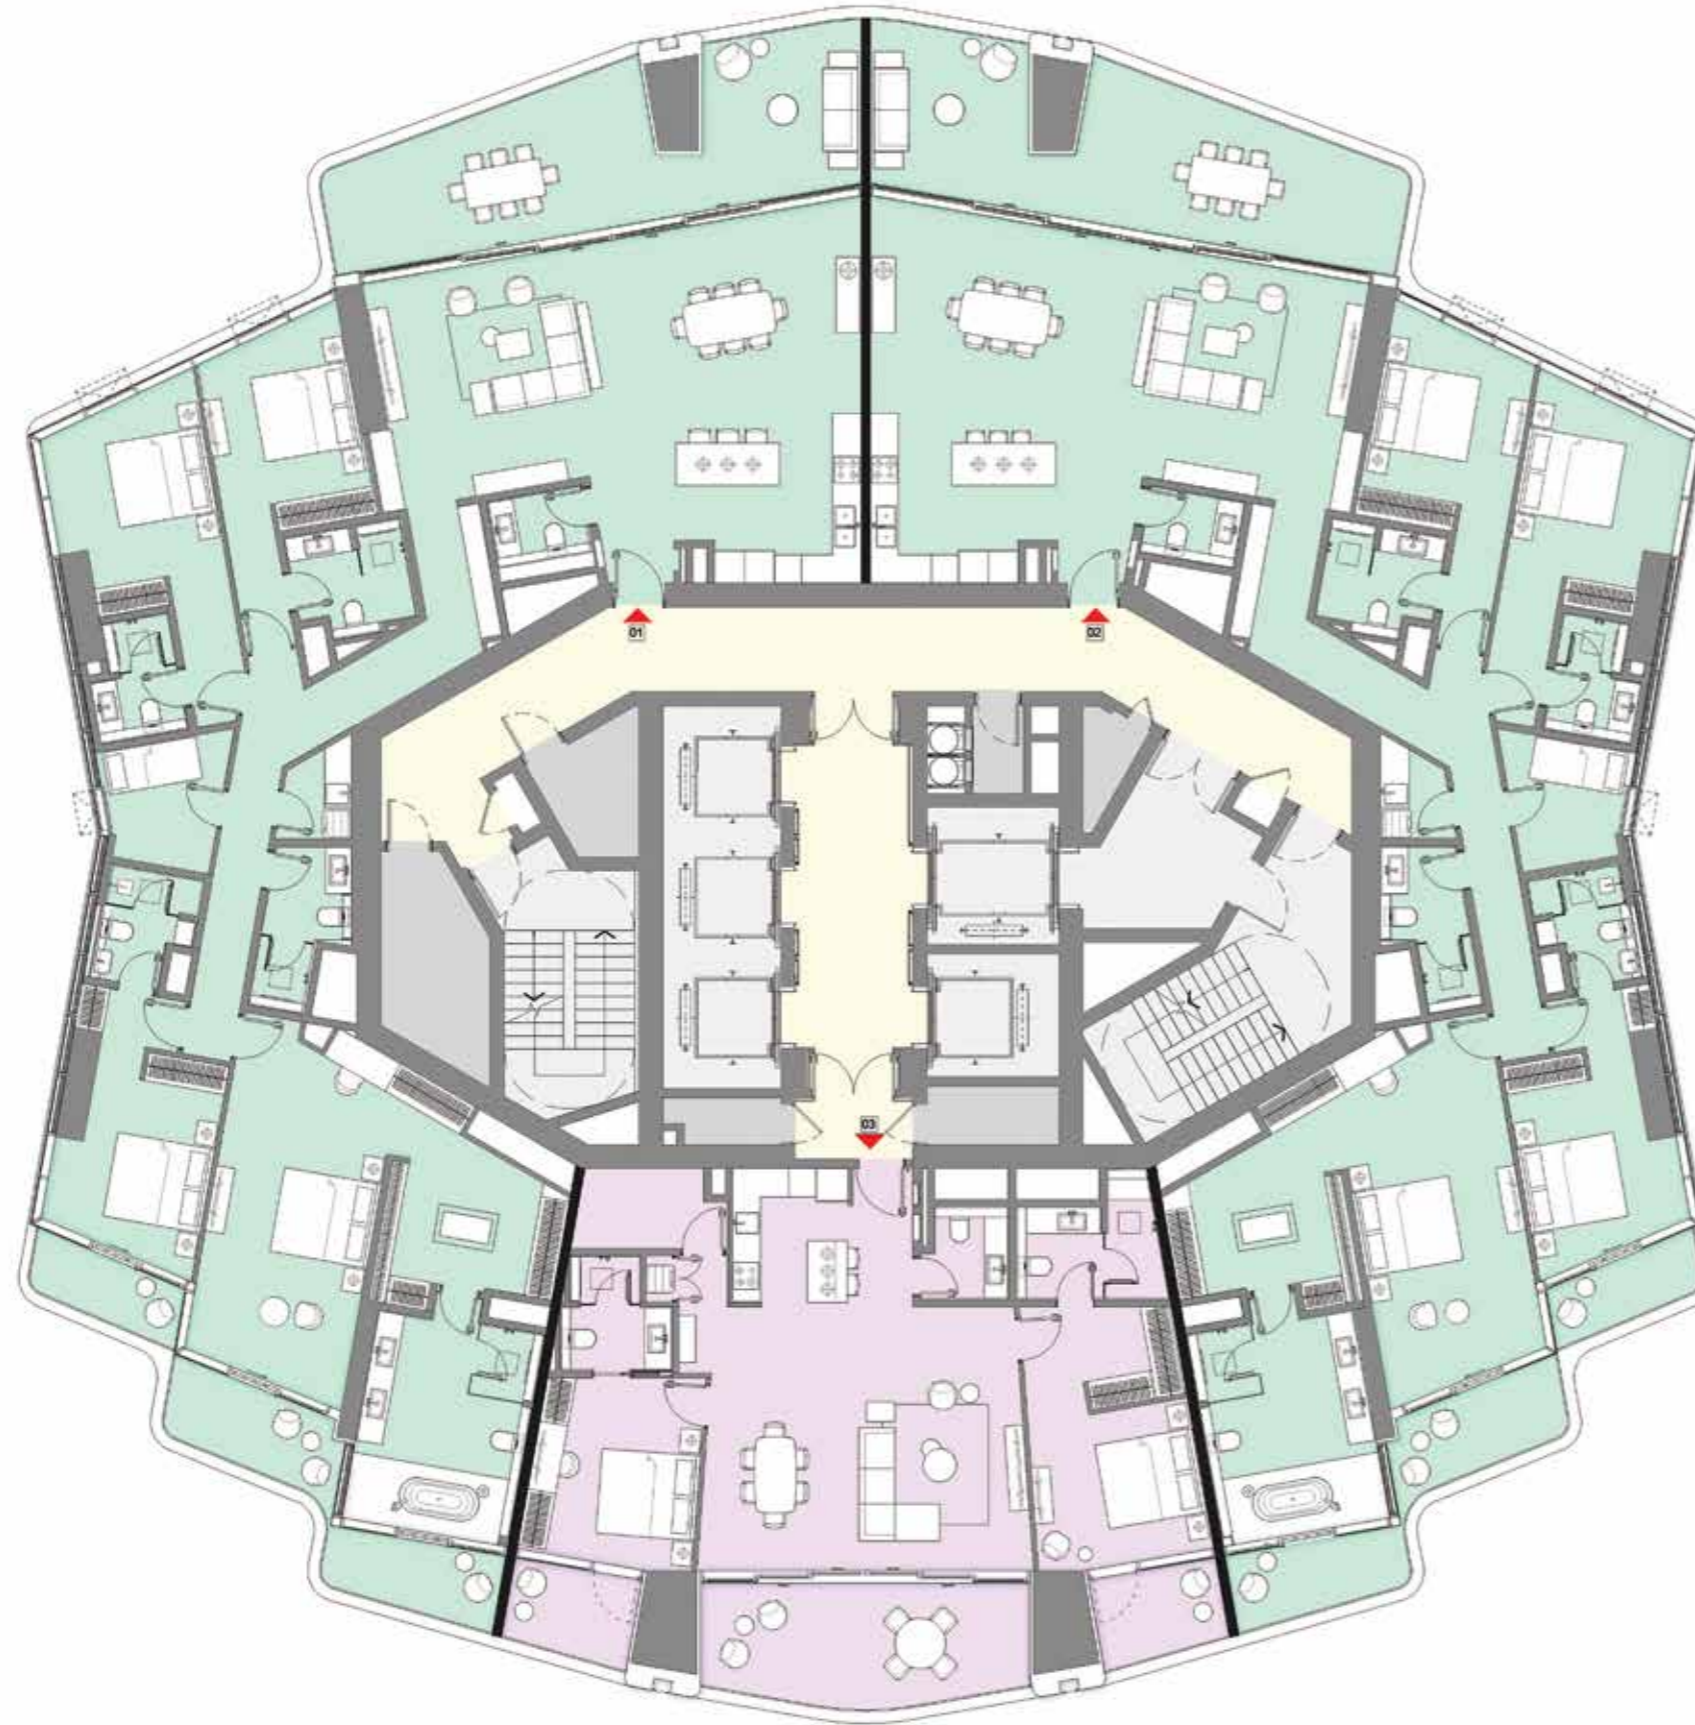

TYPICAL FLOORPLANS

Signature Residential Levels

Levels 40 - 41

4 Bedroom Signature Units

2 Bedroom Signature Units

- 4 BR-Signature (01, 02)
- 2 BR-Signature (03)