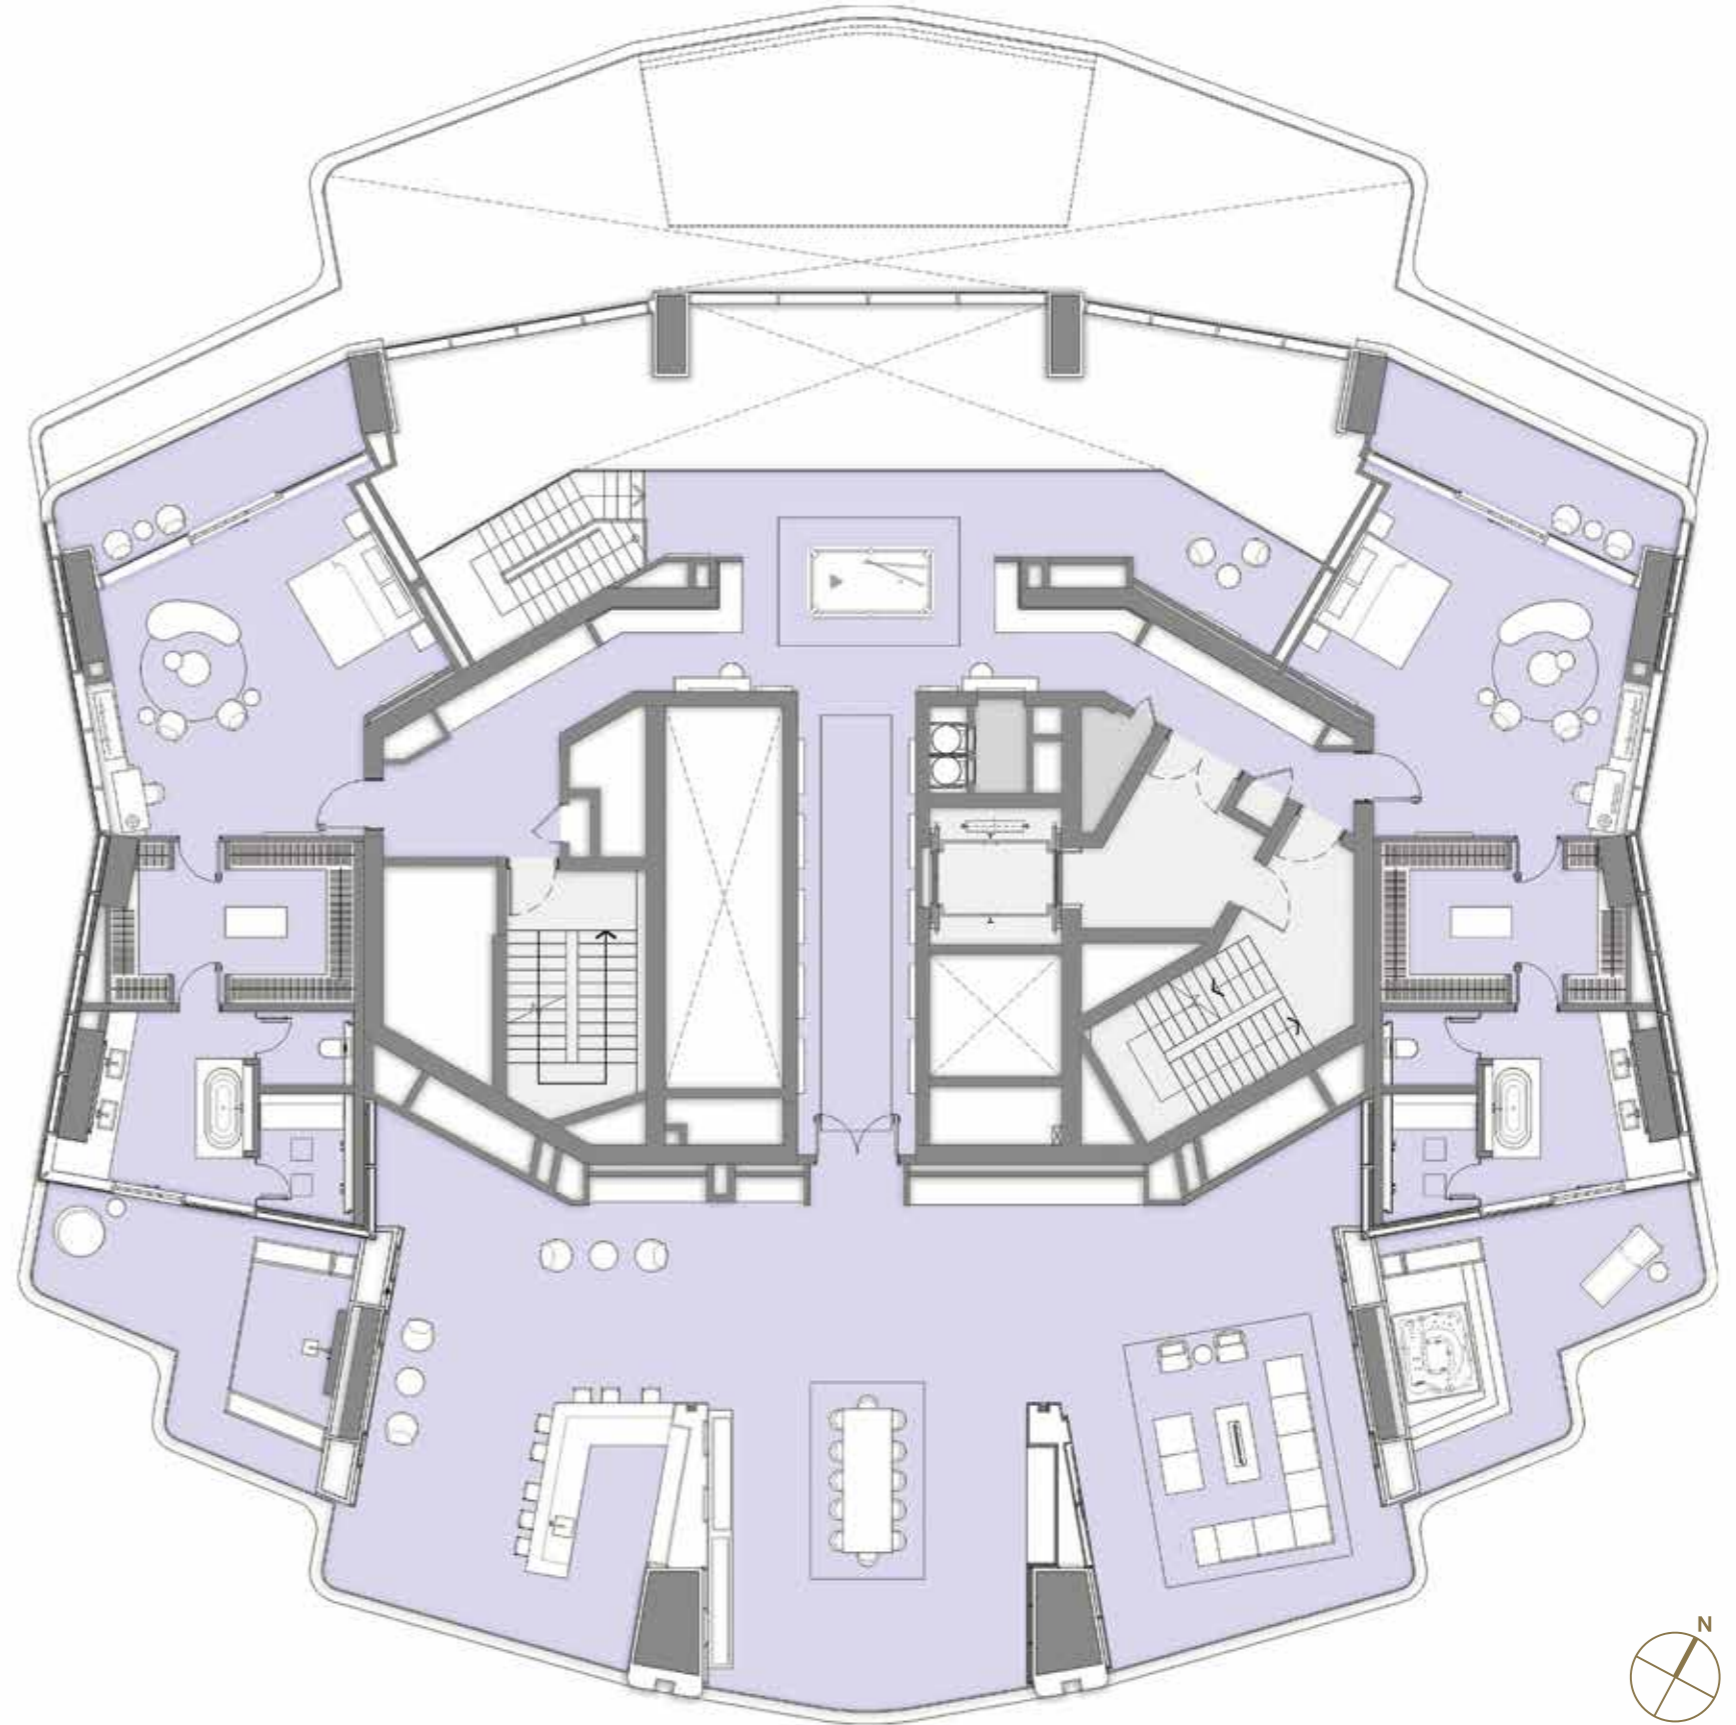

SUPERLUX PENTHOUSE UPPER FLOOR