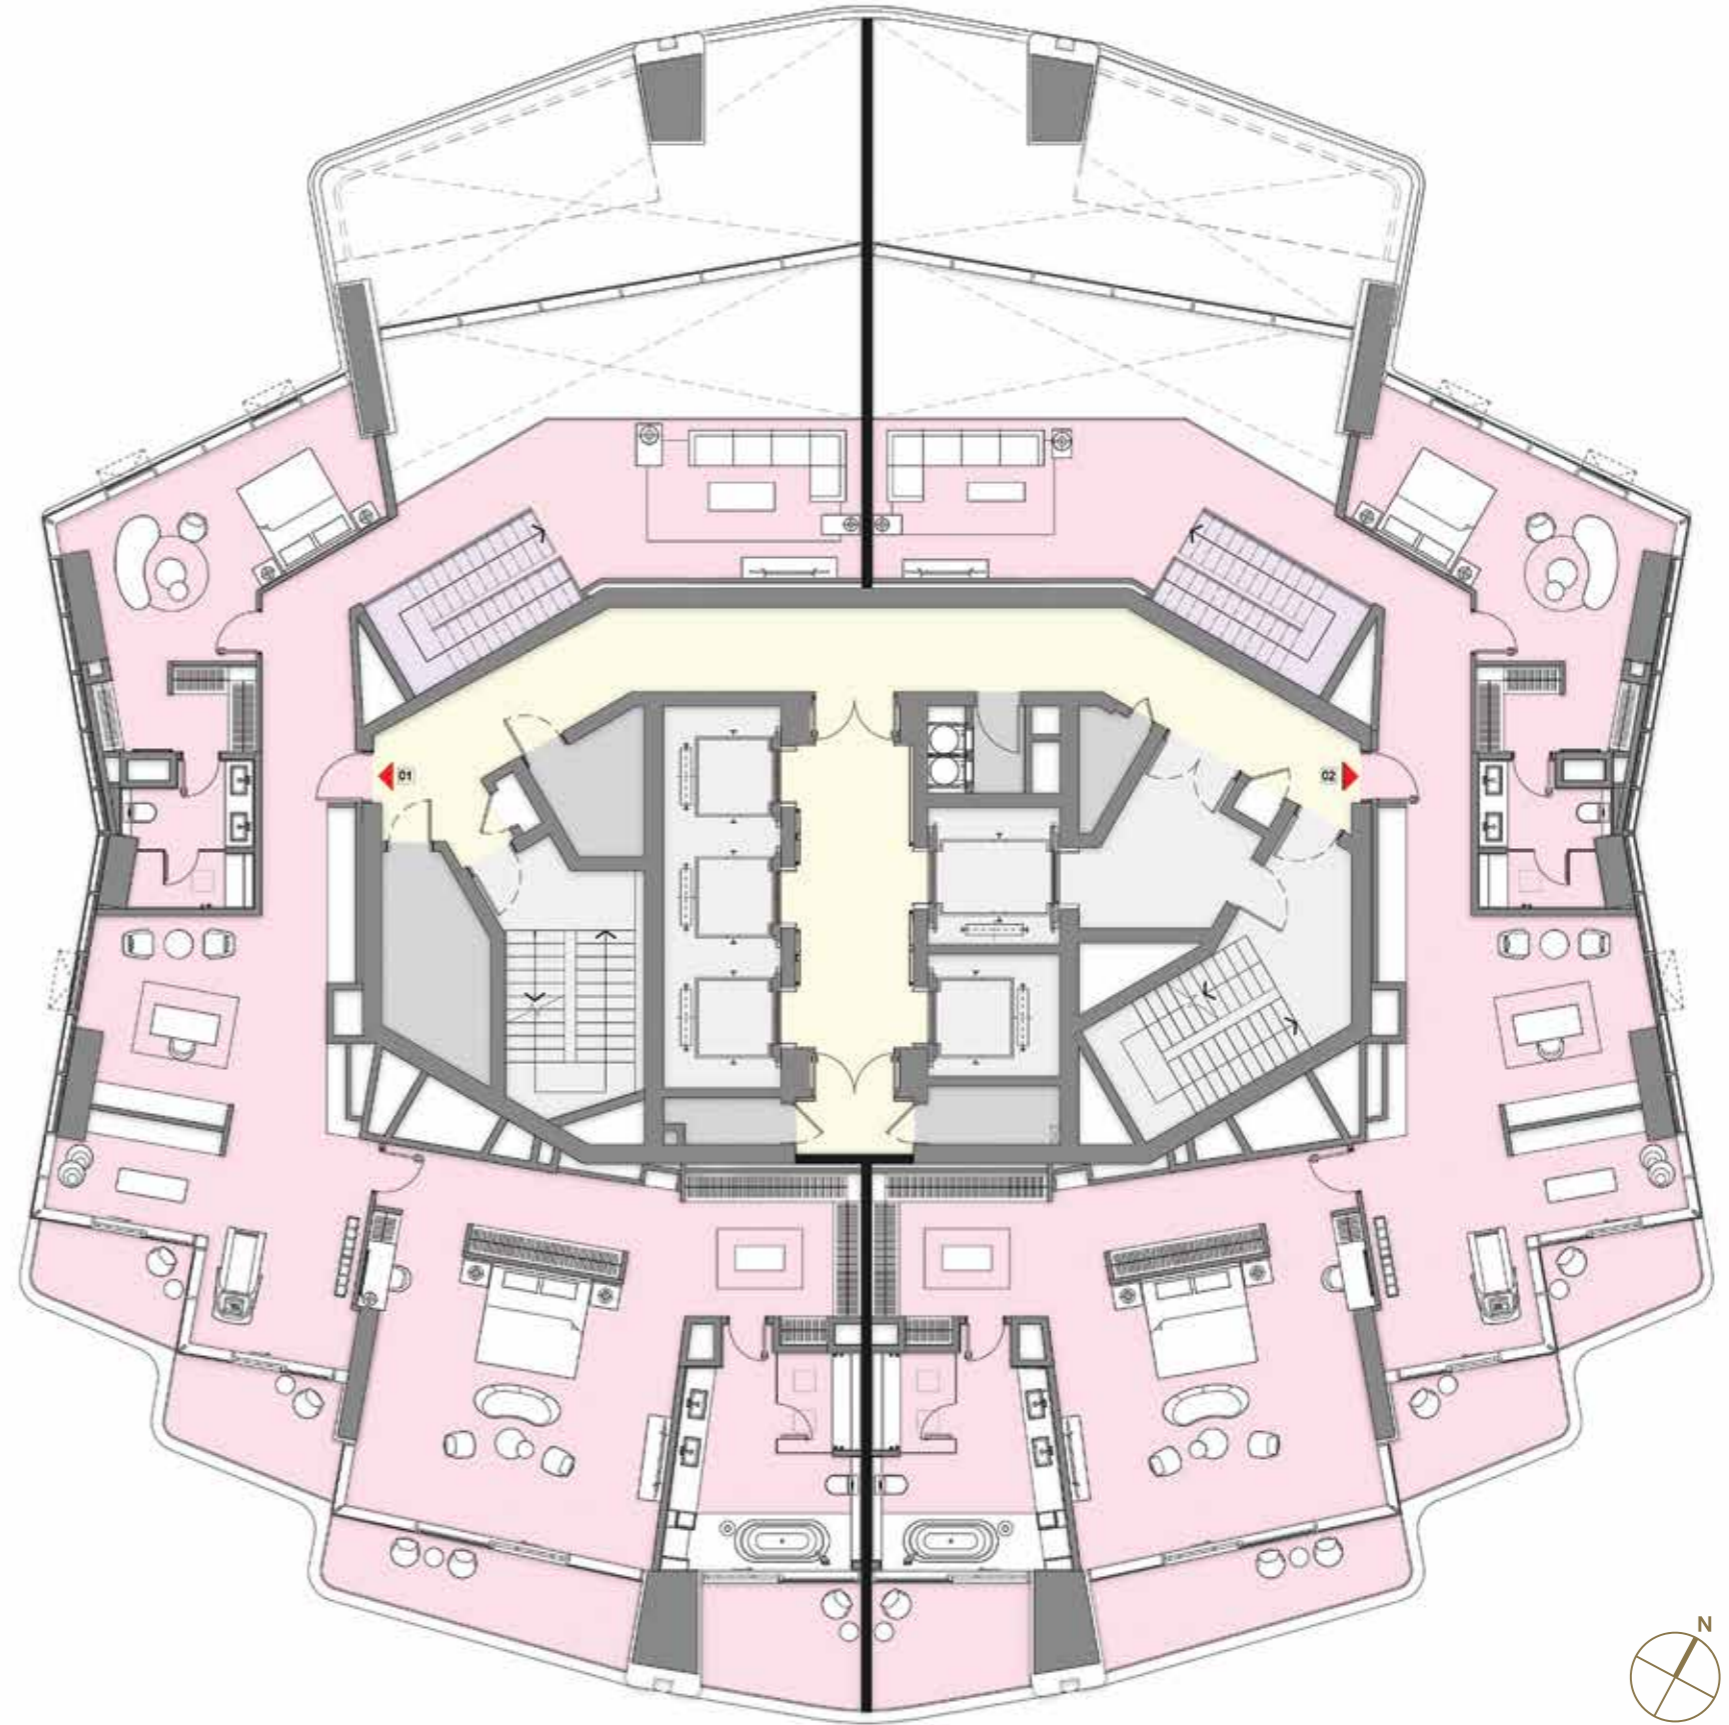

PENTHOUSE UPPER FLOOR