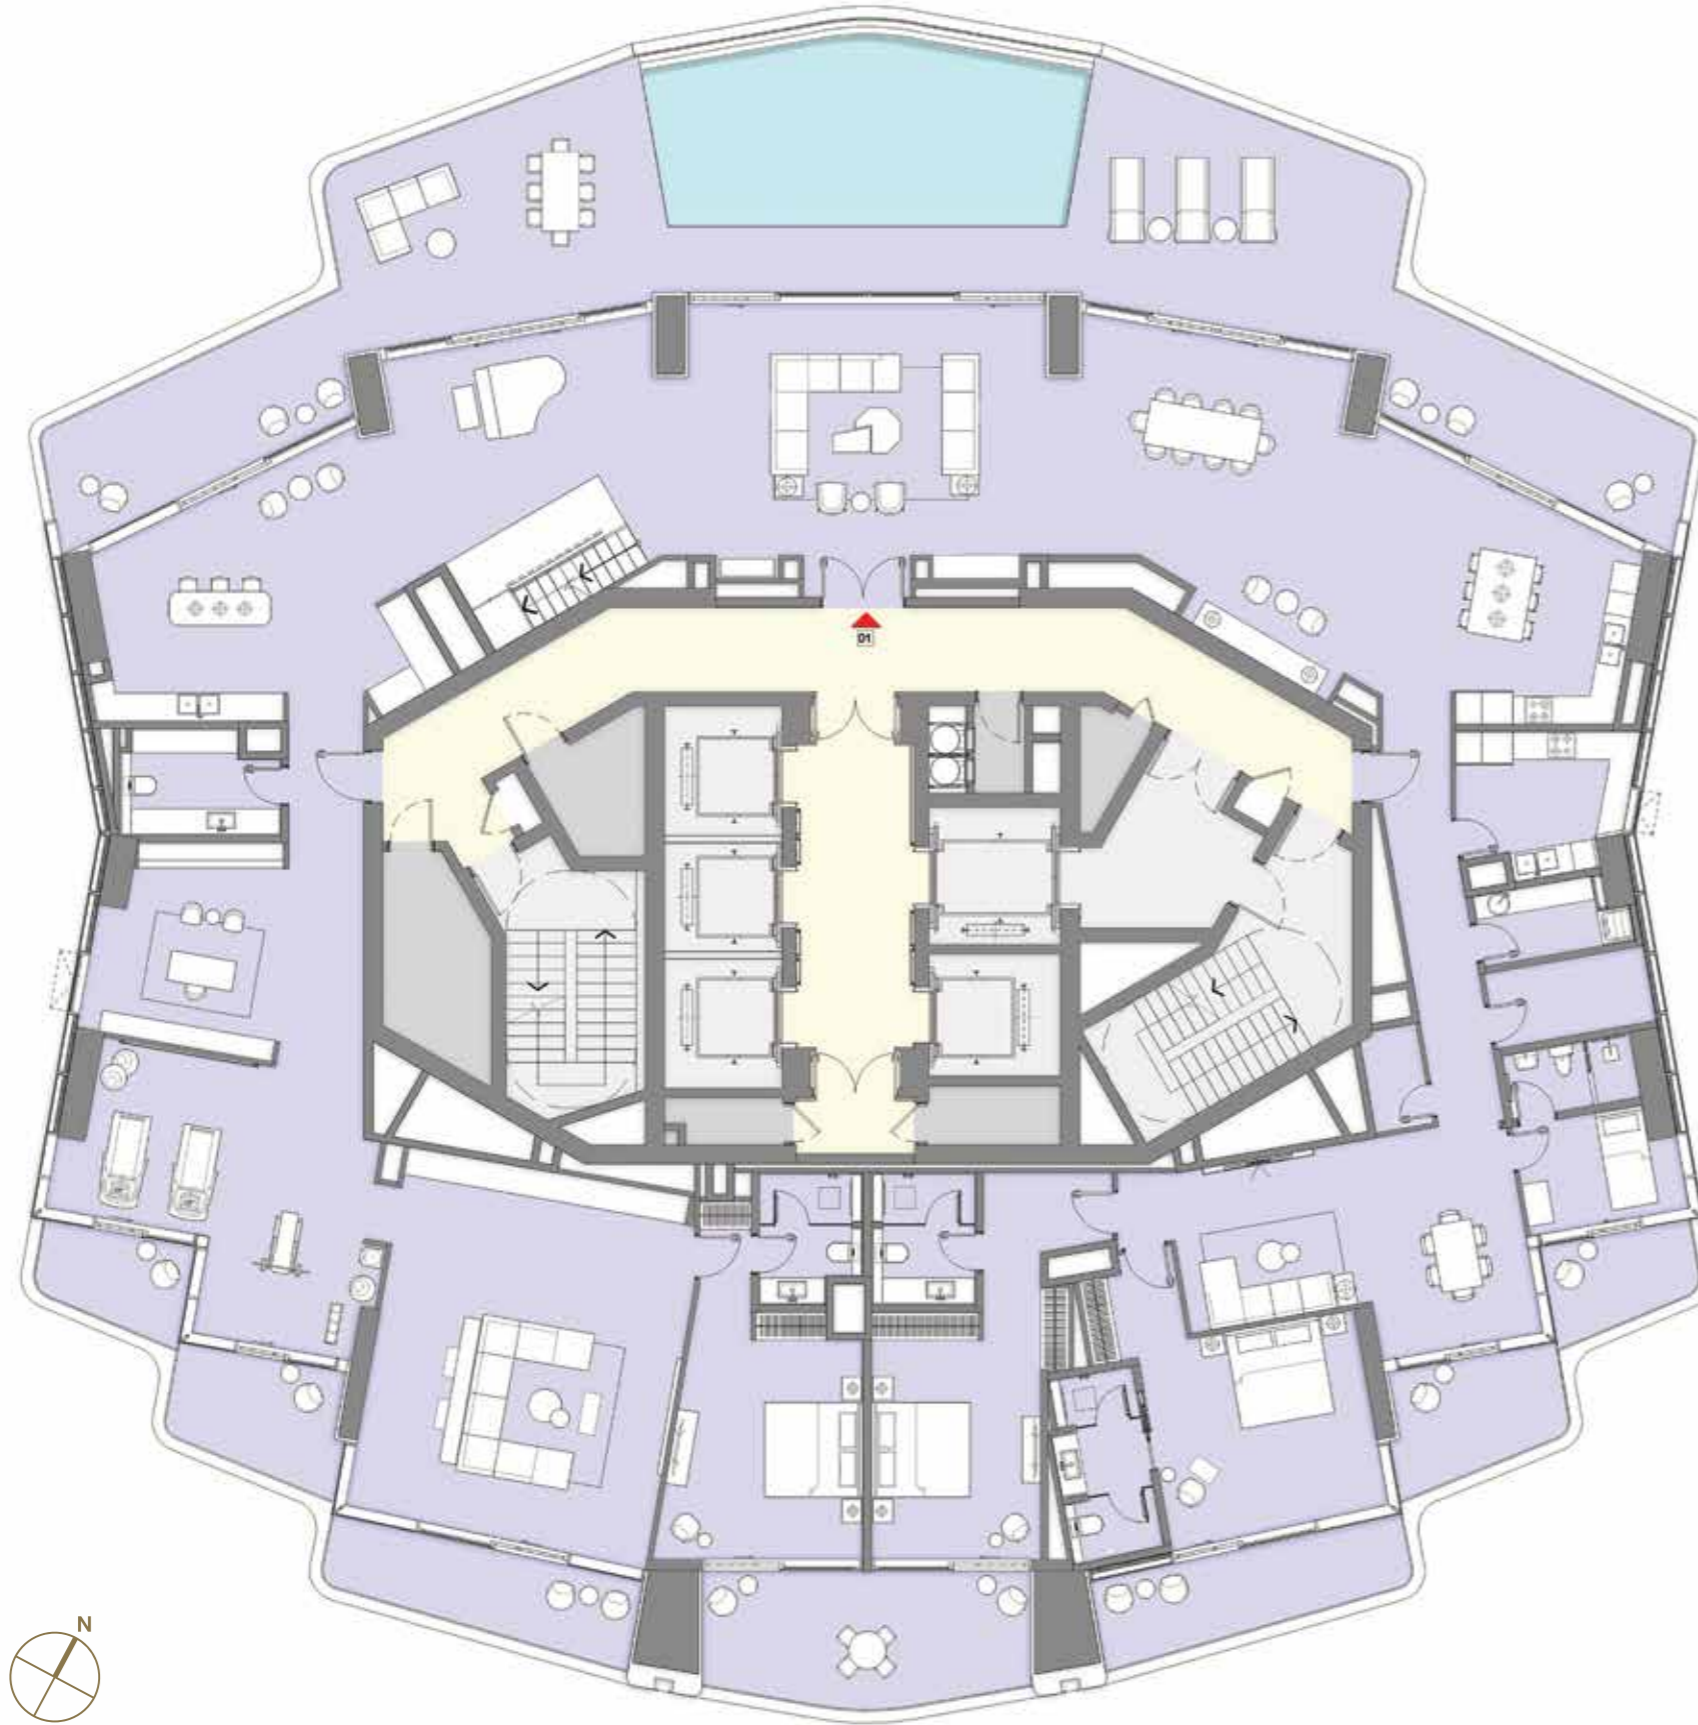

SUPERLUX PENTHOUSE LOWER FLOOR

LIV
LUX

TYPICAL FLOORPLANS

Penthouse Levels

Levels 46 - 47

5 Bedroom
Duplex Superlux Penthouse