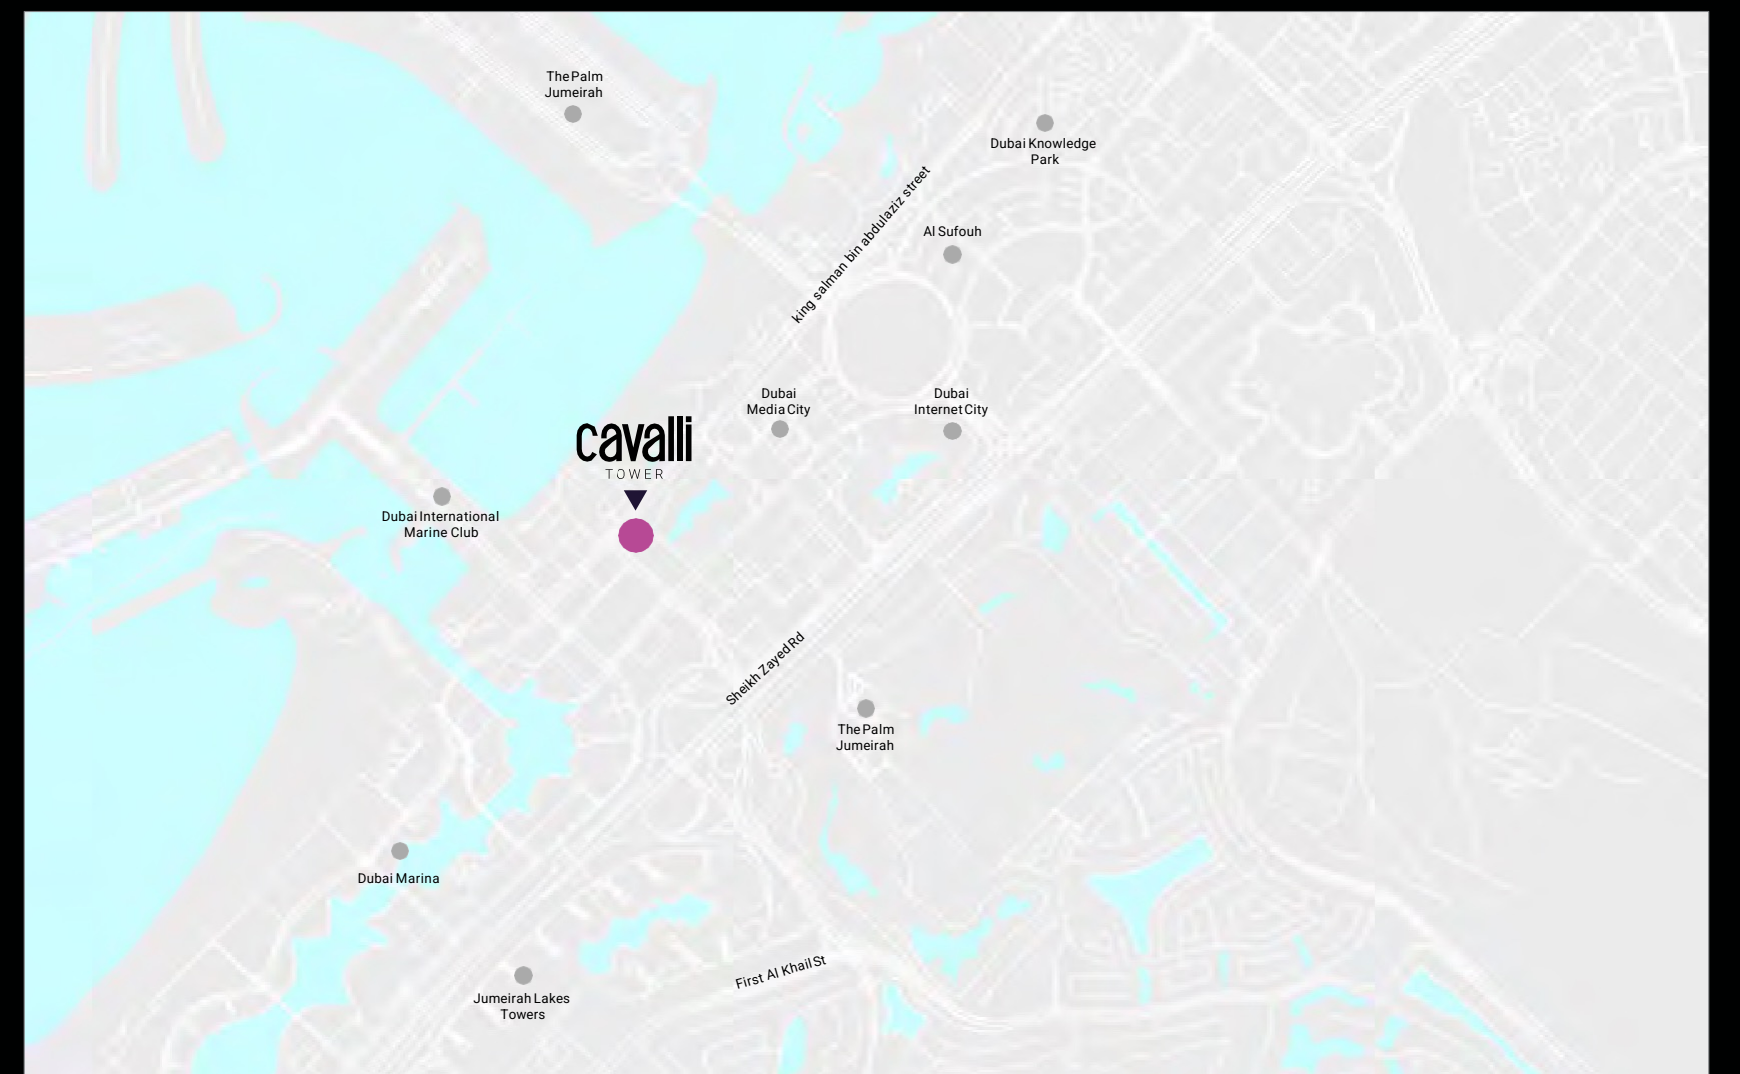

cavalli  
TOWER

CAVALLI

TOWER

Located along the western coast of Dubai, Al Sufouh is a high-profile neighbourhood in Jumeirah. It stretches across 7 square kilometres towards the north-western side of Dubai Marina with the other end hemmed by Dubai Internet City, Dubai Media City and Dubai Knowledge Village and headquartered by some of the world's largest corporations.