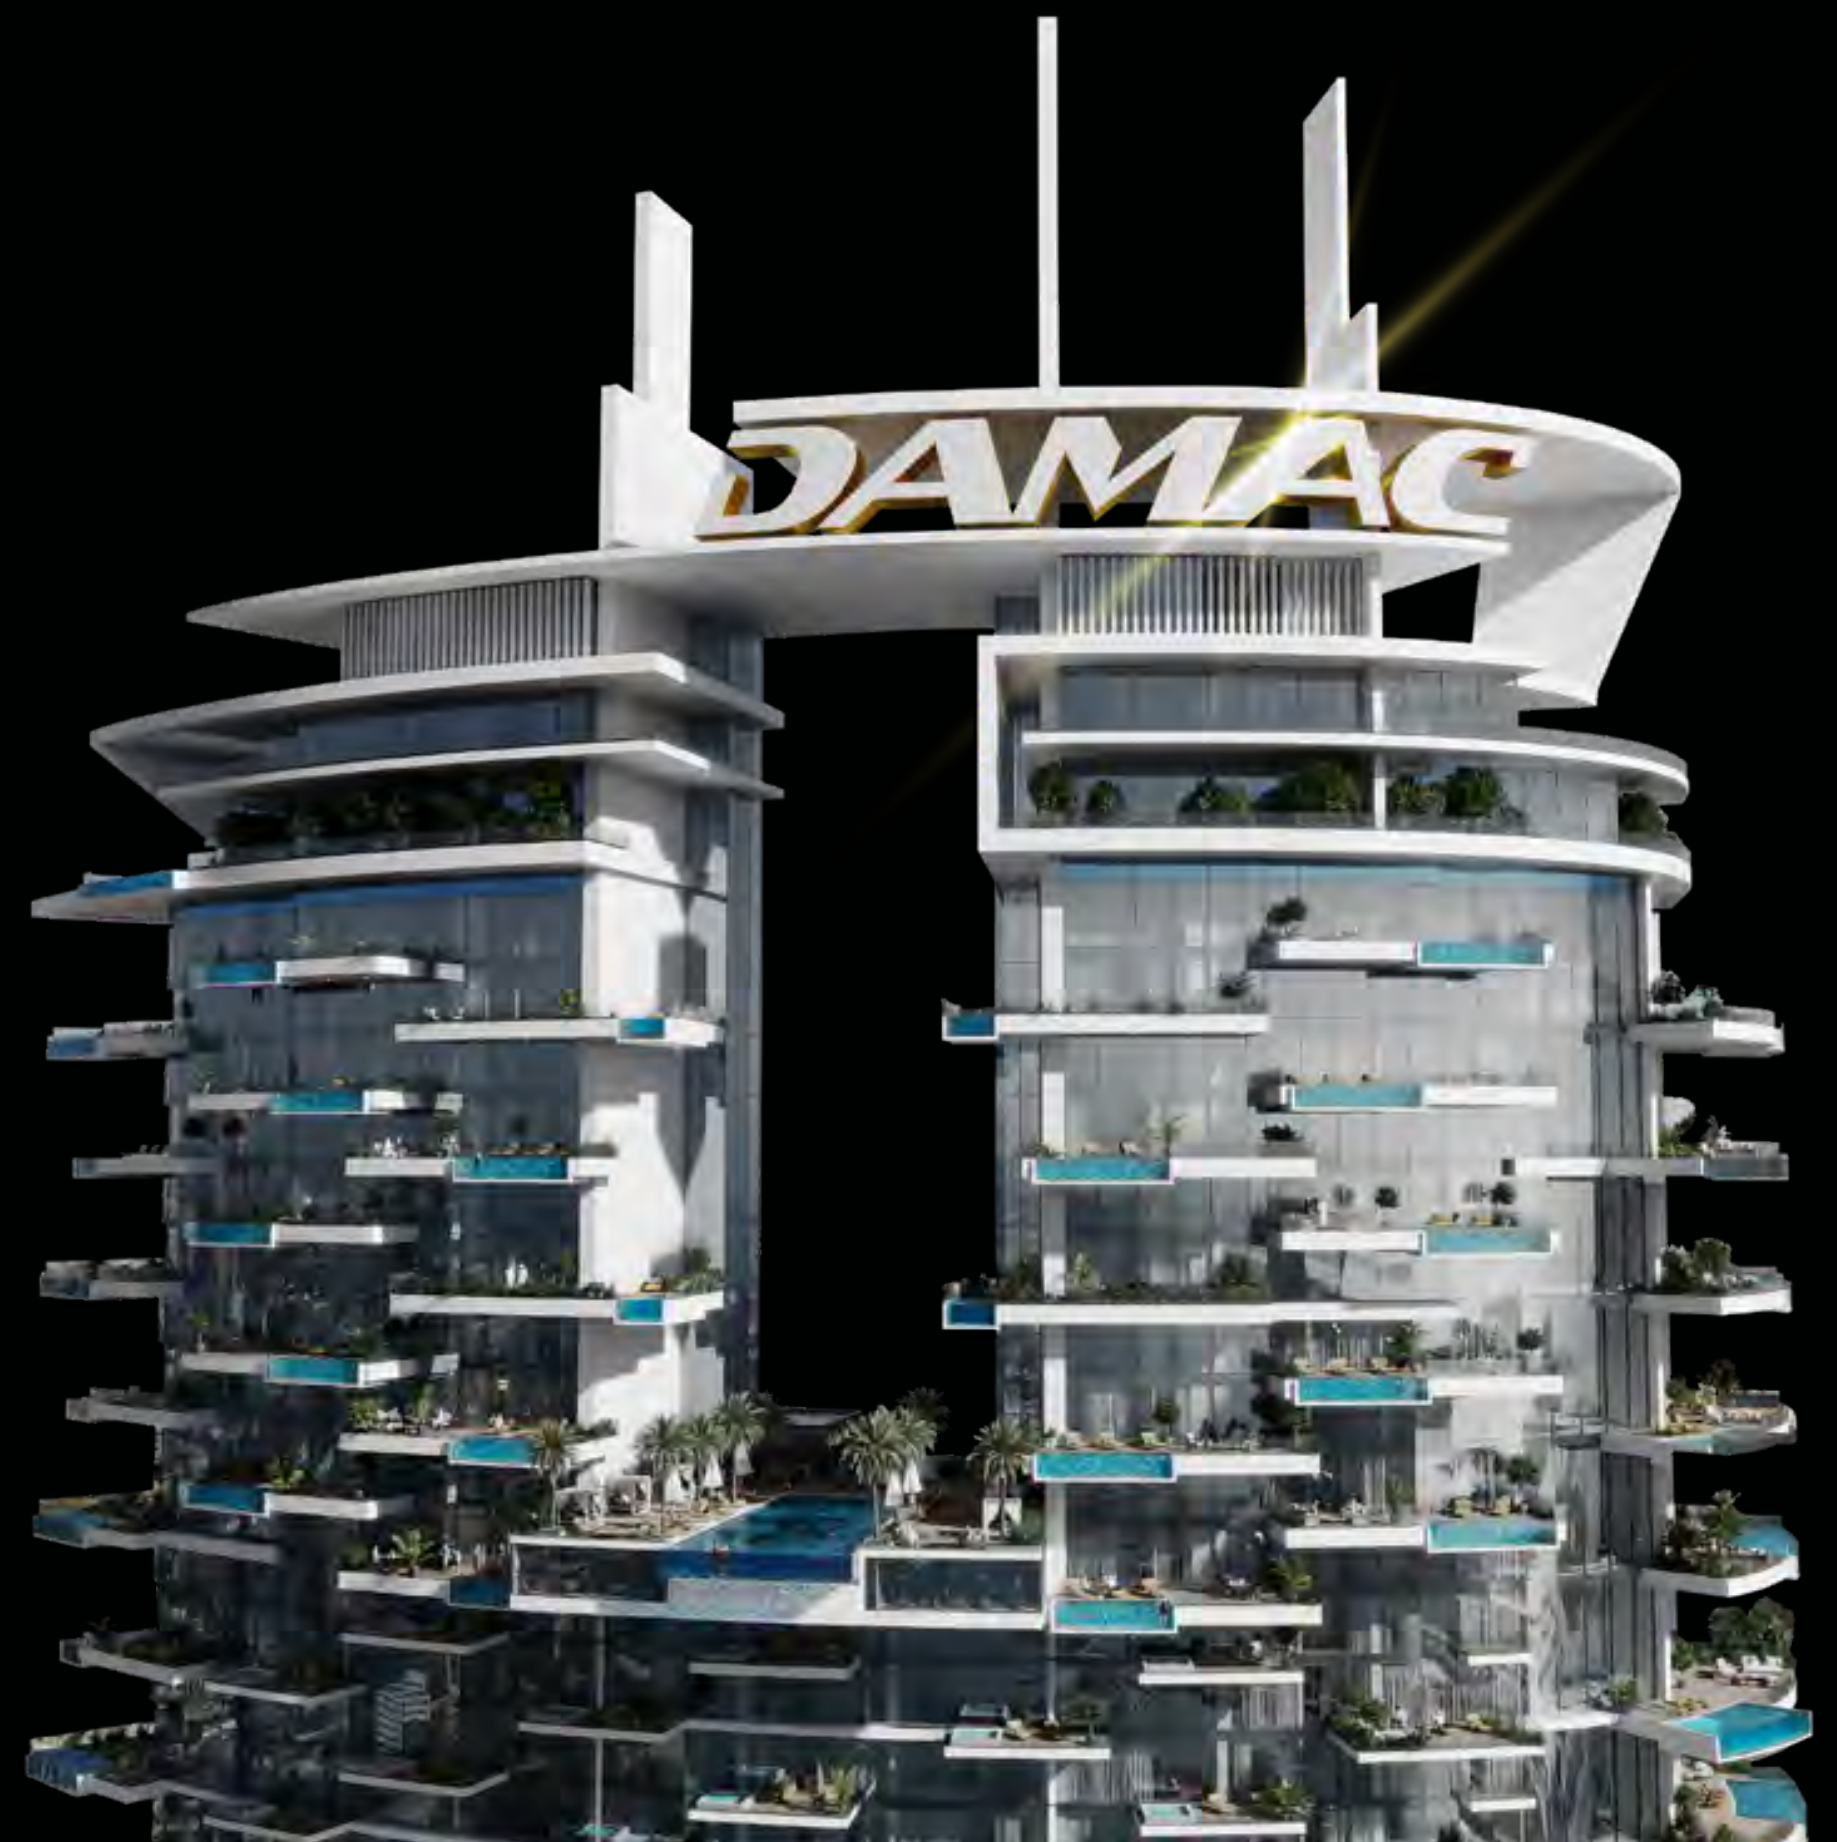

**cavalli**  
TOWER

SUPER  
*Luxury*  
FLOORS 40-68

**DAMAC**

BOLD DESIGN BESPOKE LIVING

WHERE FINE  
LIVING HAS  
A NEW  
**point of view**

**cavalli**  
TOWER

Synonymous with creative expression and unmistakable luxury, the Cavalli trademark comes with the promise of signature designs crafted to excellence.

CAVALLI

TOWER

# PRESENTING CAVALLI TOWER

Overlooking the Palm and crafted to take your breath away, this architectural masterpiece is exclusively for the discerning few. This is where iconic experiences abound in a 70-storey luxury tower calling for those who live life, limitless.

Cavalli Tower is conceptualised by Shaun Killa, award-winning architect and design partner at Killa Design, whose list of achievements was most recently topped by the extraordinary Museum of the Future on Sheikh Zayed Road, Dubai.