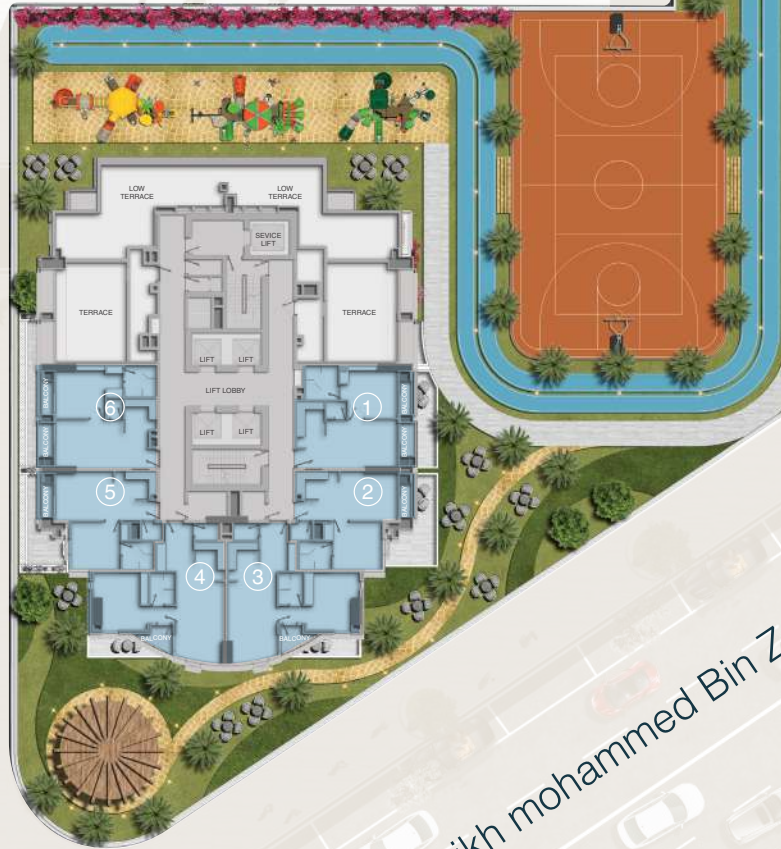

Cloud Tower Lvl 23

Main Entrance
Block A

Studio

One BR

Two BR

Main Entrance
Block B

Sheikh Mohammed Bin Zayed Rd

Al Khail Rd

Cloud Tower Lvl 24

Main Entrance
Block A

One BR

Two BR

Main Entrance
Block B

Sheikh mohammed Bin Zayed Rd

Al Khail Rd

Cloud Tower Lvl 25