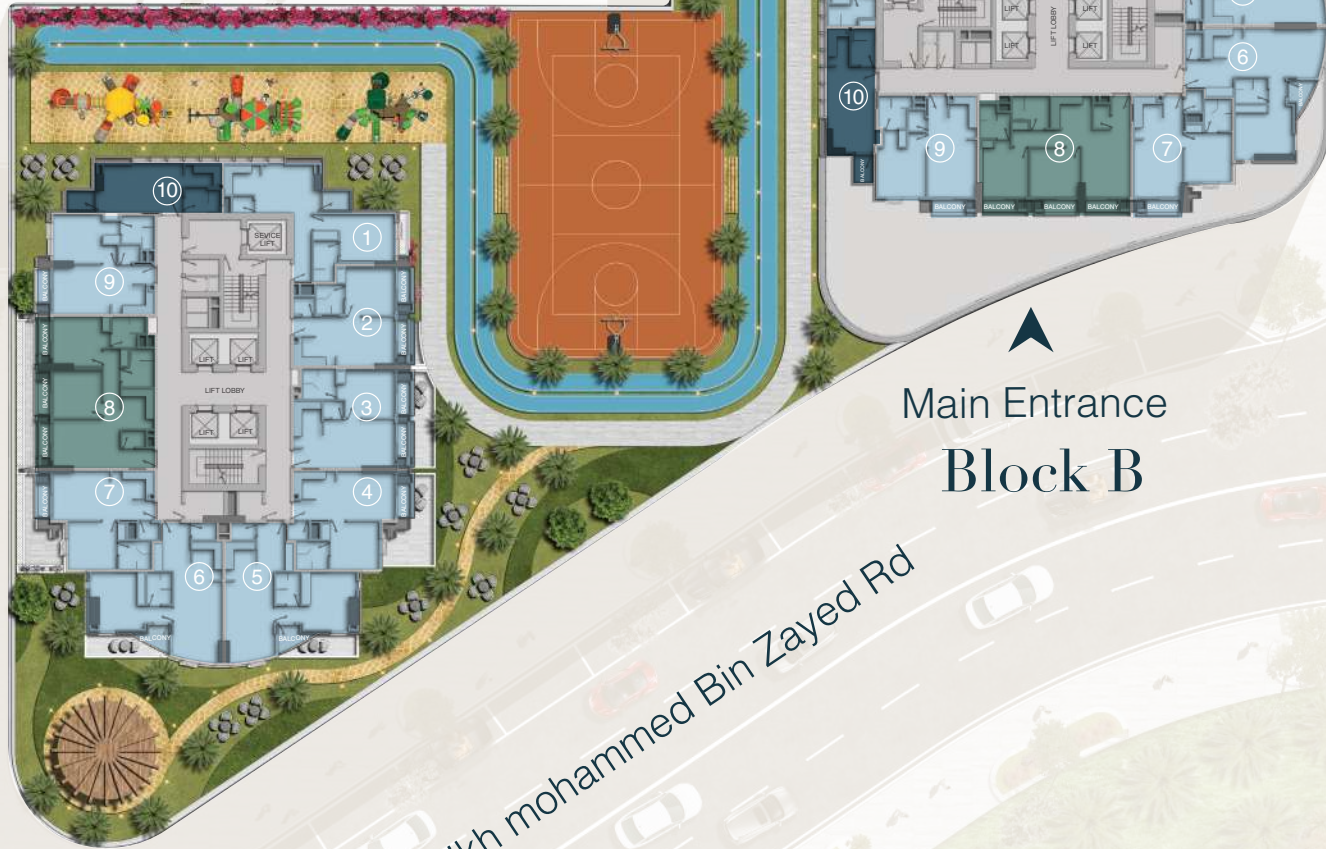

Cloud Tower Lvl

5-7-9-11-13-15-17-19-21

Main Entrance
Block A

Studio

One BR

Two BR

Main Entrance
Block B

Al Khail Rd

Sheikh Mohammed Bin Zayed Rd

Cloud Tower Lvl

6-8-10-12-14-18-20

Main Entrance
Block A

- Studio
- One BR
- Two BR

Main Entrance
Block B

Sheikh Mohammed Bin Zayed Rd

Al Khail Rd