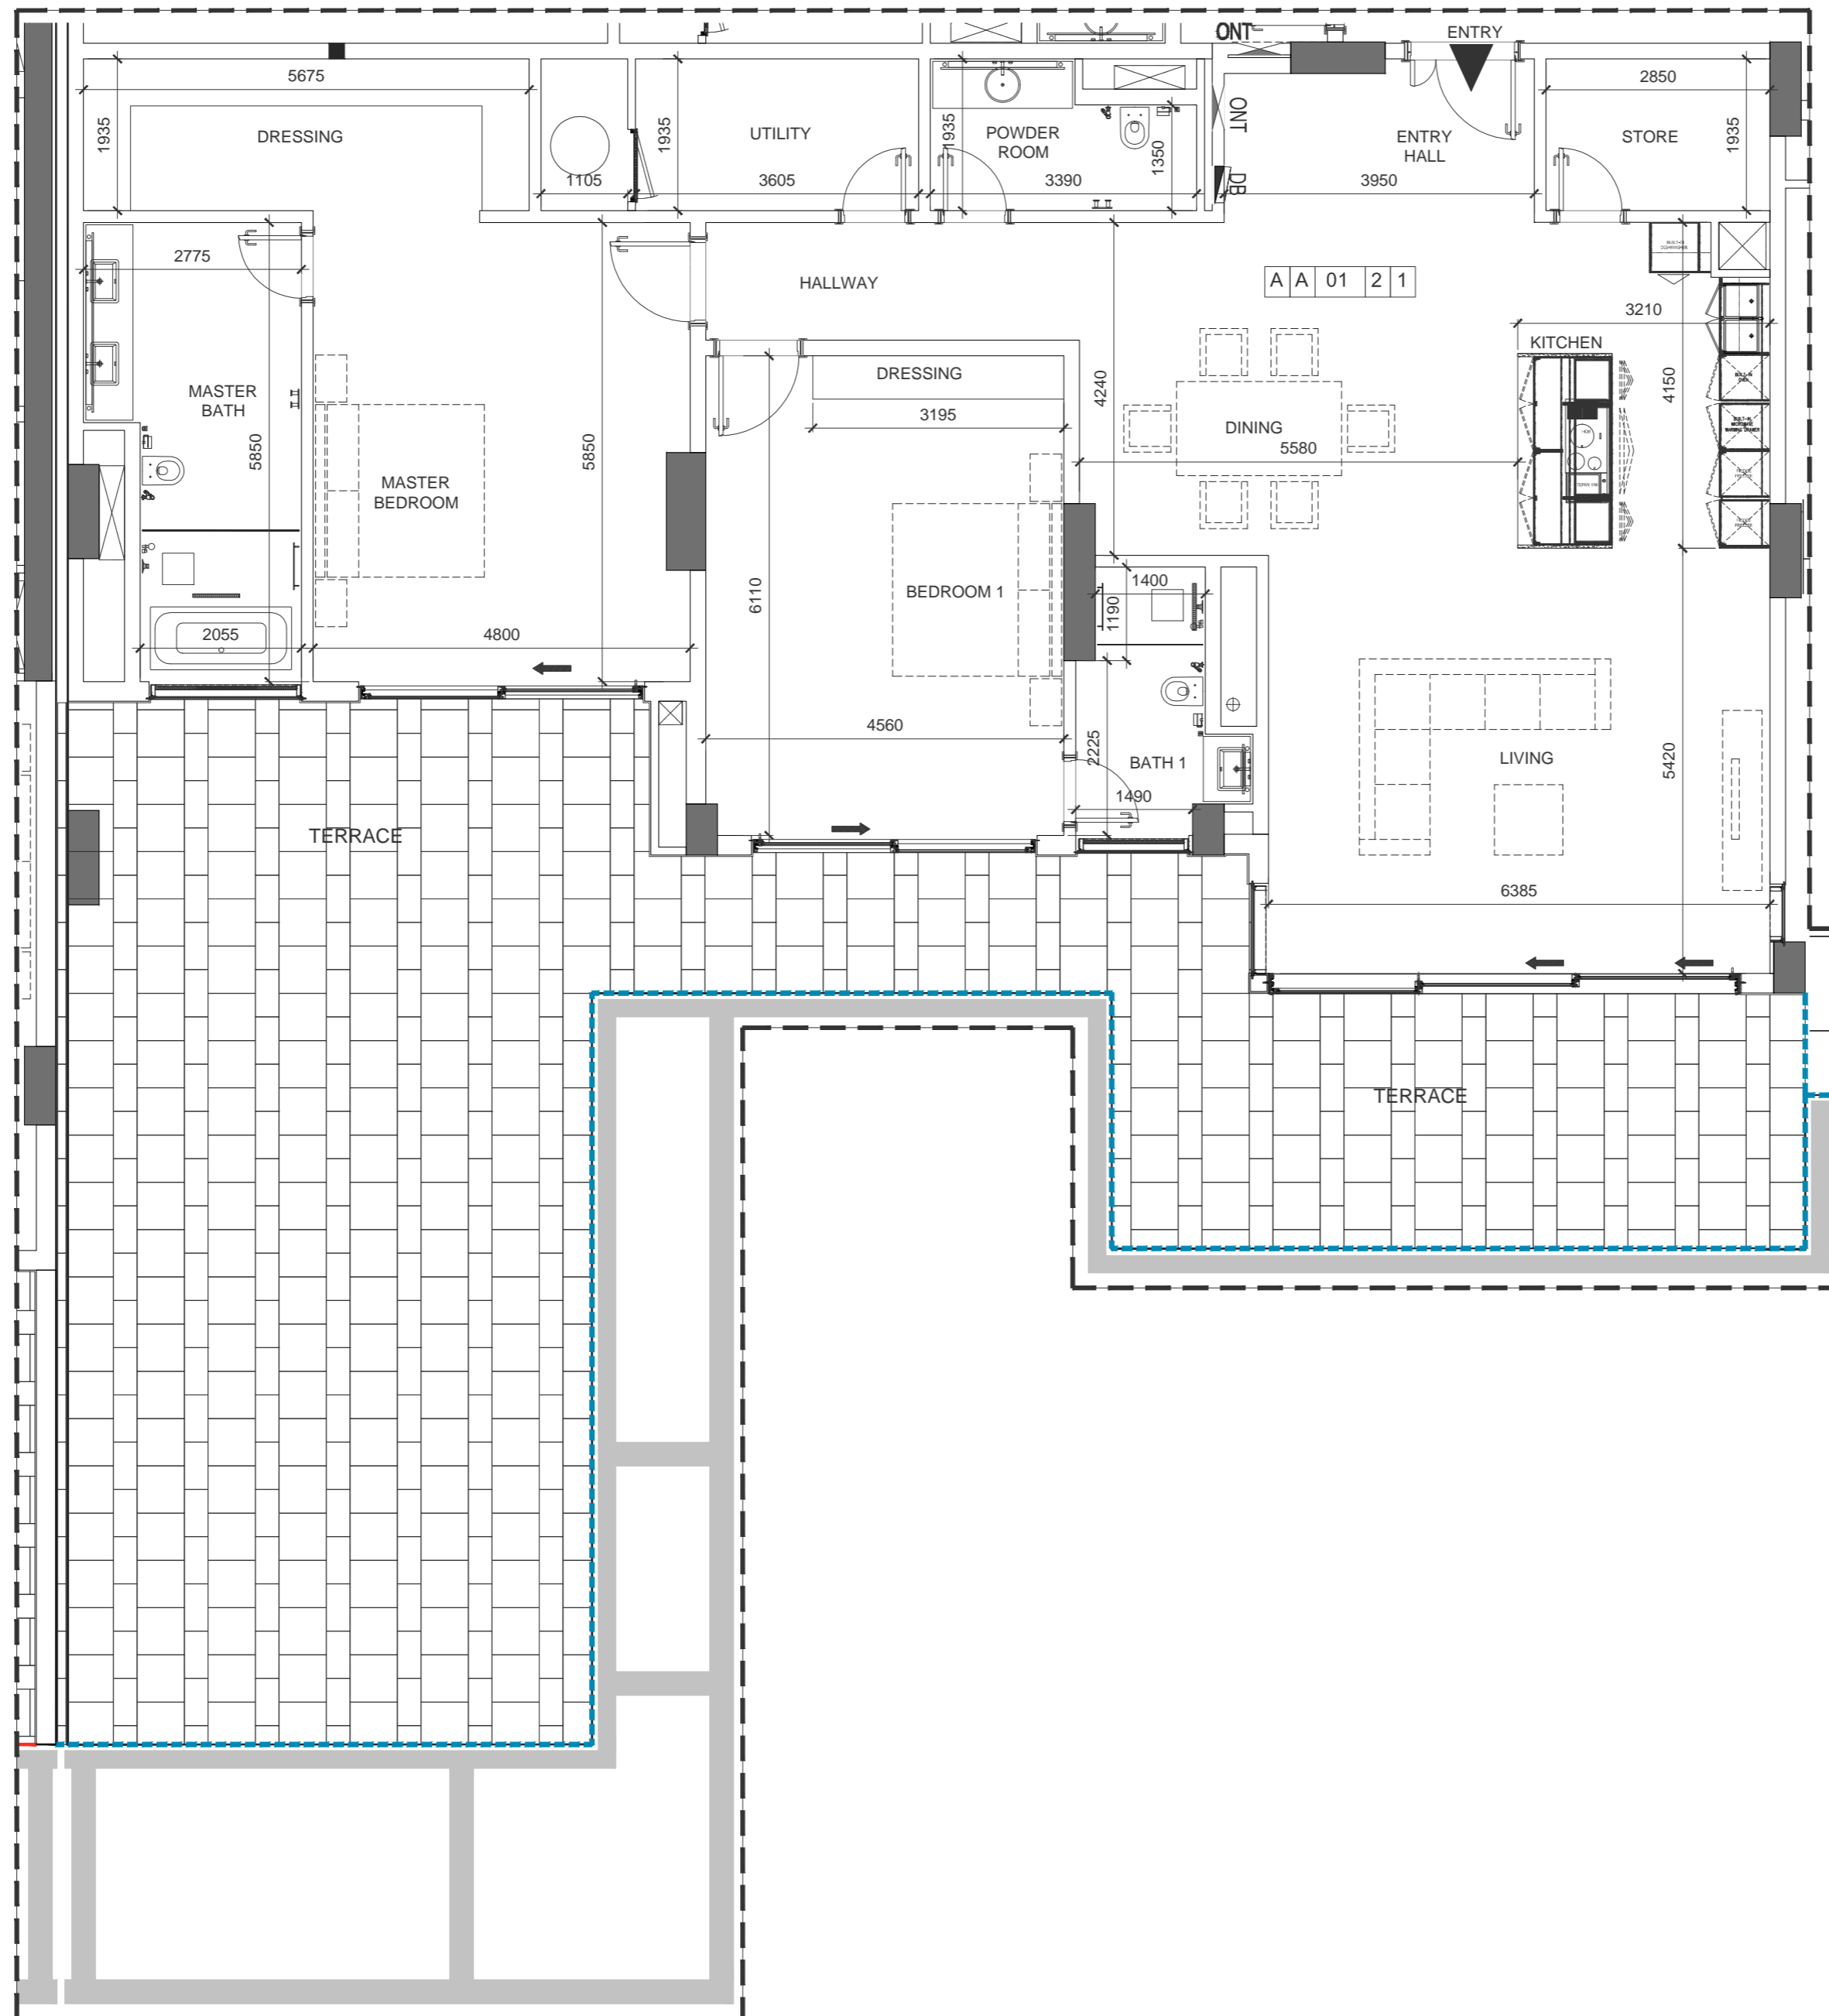

DO NOT SCALE

UNIT CODE

Disclaimer:
All dimensions are in millimeter.
This drawing is for illustrative purposes only and shall not be considered as exact scale replicas of the final product. The actual unit may have slight variances in size and design.

al barari
dubai

seventh heaven
al barari

AL BARARI DEVELOPMENT
PHASE II
SEVENTH HEAVEN

1 BED
AA0114

SCALE : NTS

REV :

DO NOT SCALE

Disclaimer:
All dimensions are in millimeter.
This drawing is for illustrative purposes only and shall not be considered as exact scale replicas of the final product. The actual unit may have slight variances in size and design.

al barari
dubai

seventh heaven
al barari

AL BARARI DEVELOPMENT
PHASE II
SEVENTH HEAVEN

2 BED
AA0121

SCALE : NTS

REV :

DO NOT SCALE

UNIT CODE

Disclaimer:
All dimensions are in millimeter.
This drawing is for illustrative purposes only and shall not be considered as exact scale replicas of the final product. The actual unit may have slight variances in size and design.