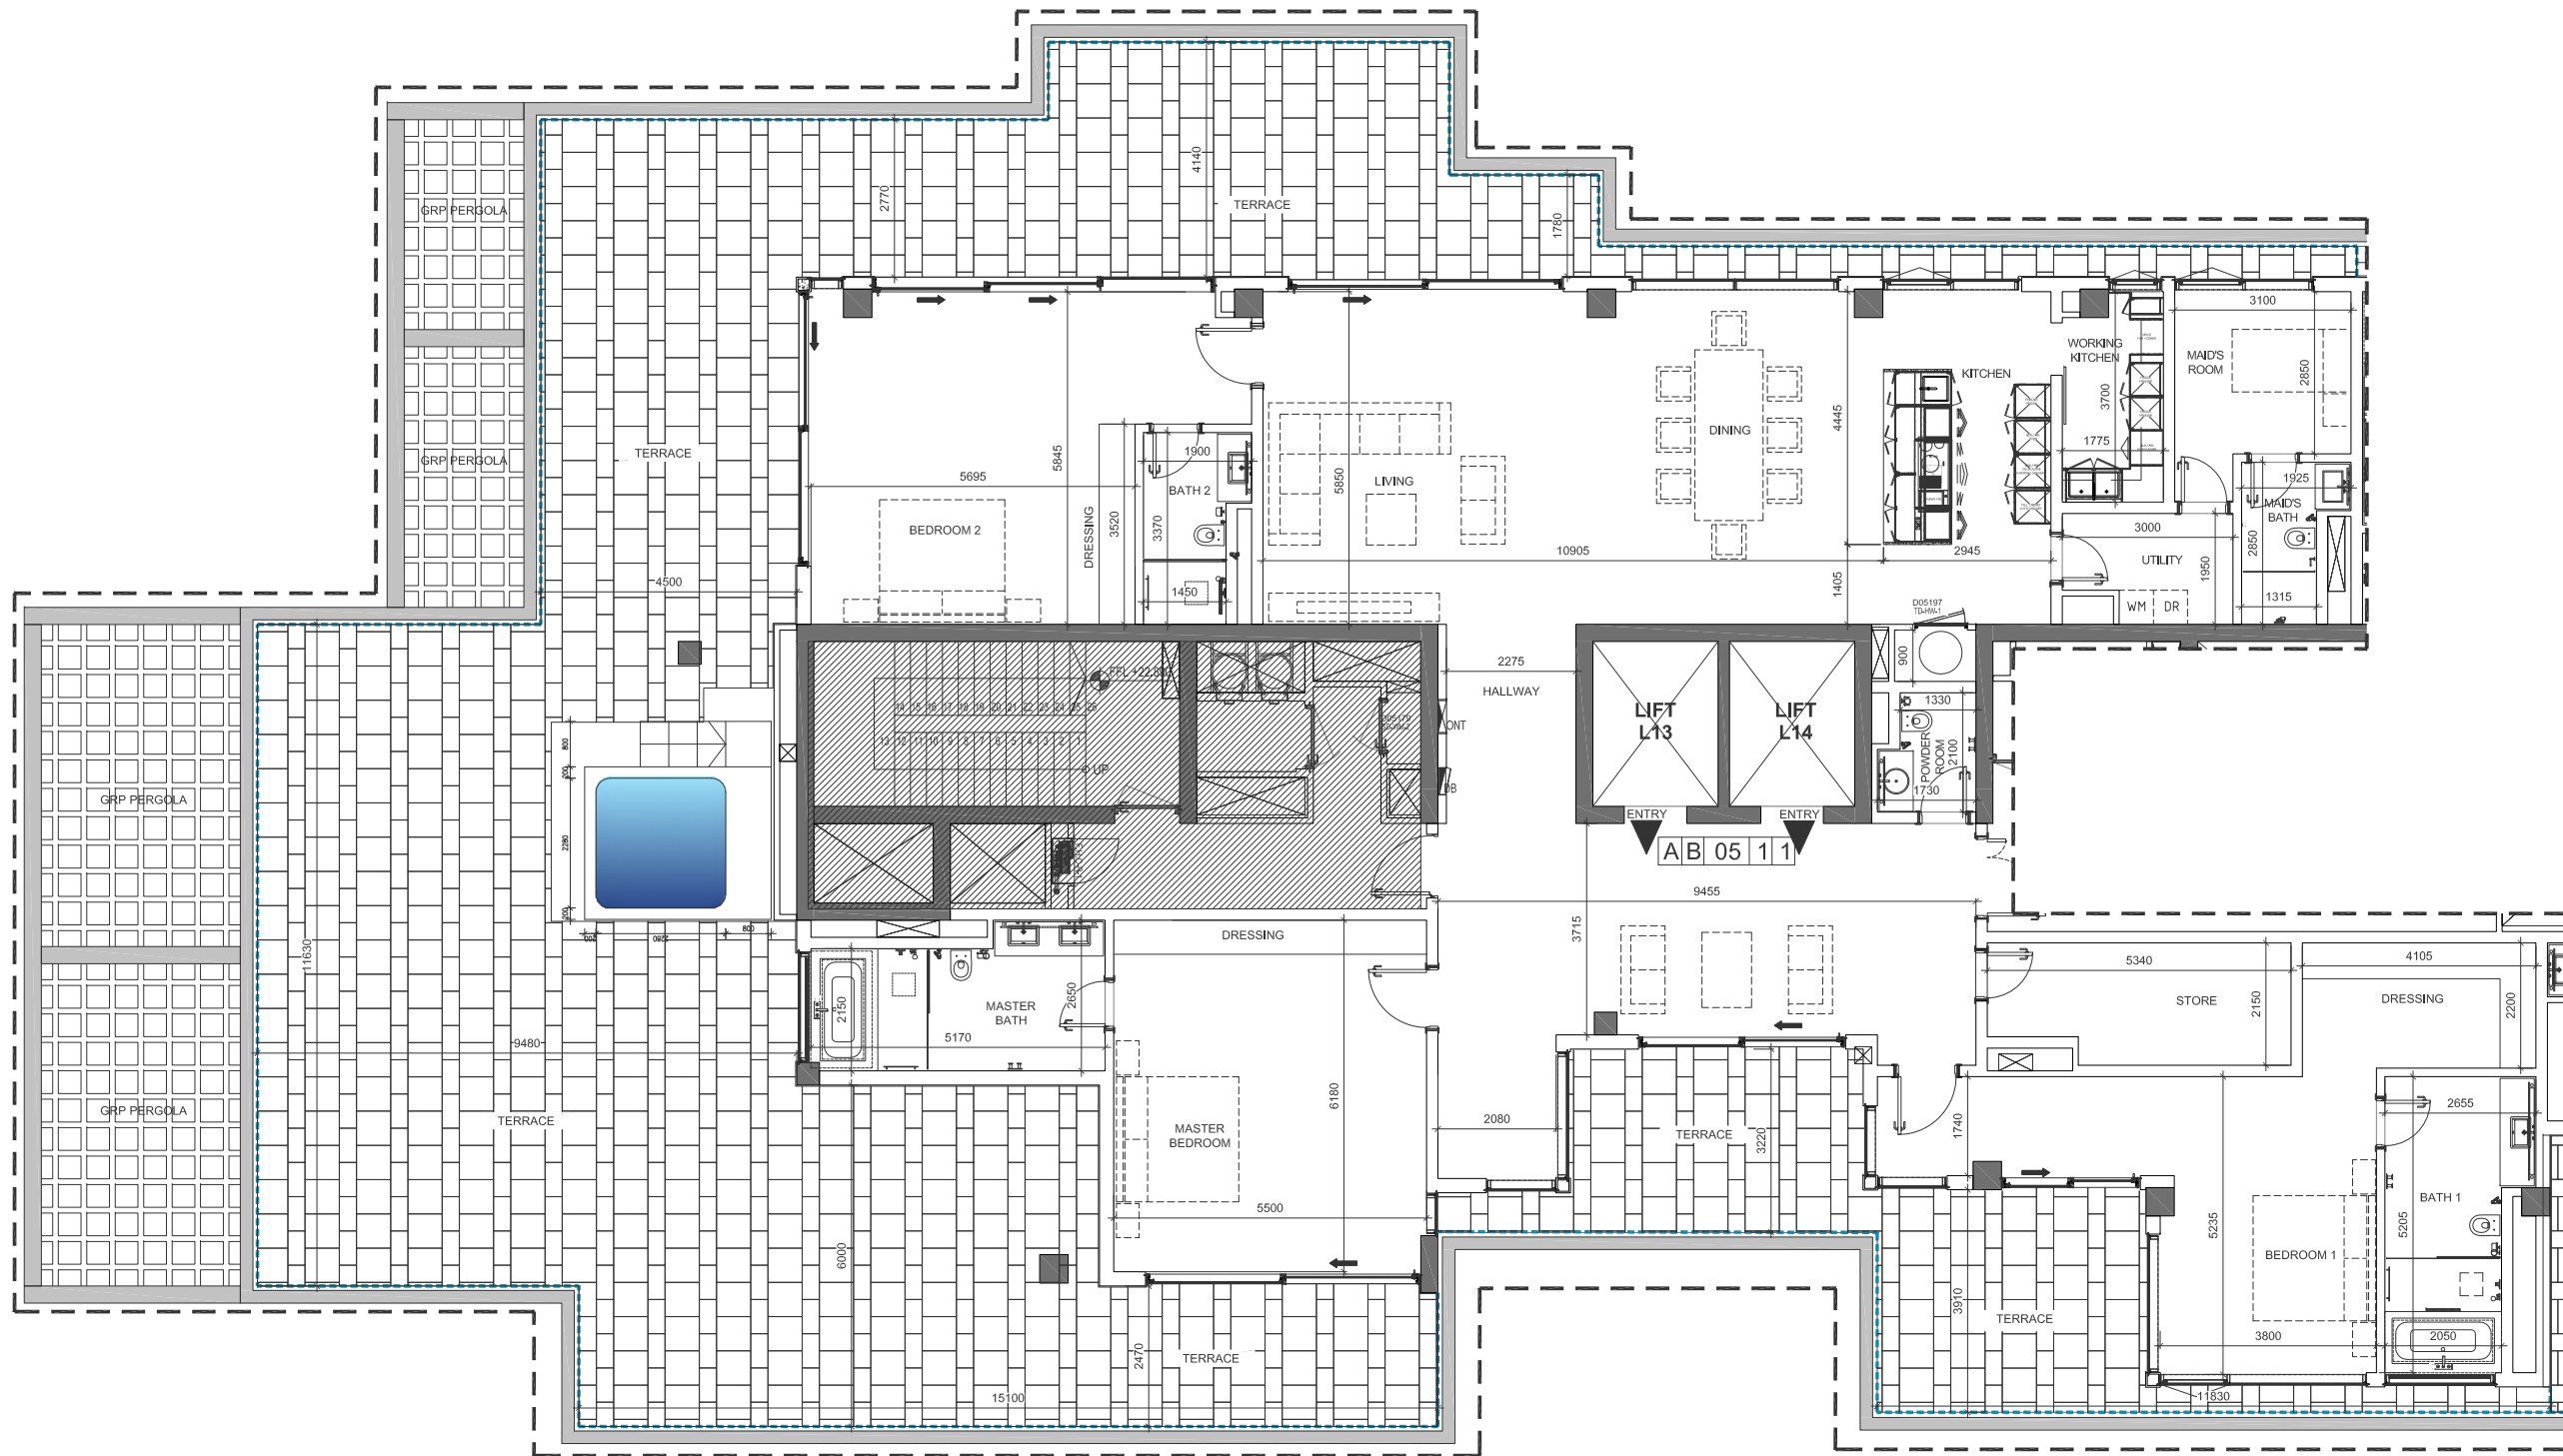

al barari
dubai

seventh heaven
al barari

AL BARARI DEVELOPMENT
PHASE II
SEVENTH HEAVEN

1 BED
AA0114

SCALE : NTS

REV :

DO NOT SCALE

Disclaimer:
All dimensions are in millimeter.
This drawing is for illustrative purposes only and shall not be considered as exact scale replicas of the final product. The actual unit may have slight variances in size and design.

al barari
dubai

seventh heaven
al barari

AL BARARI DEVELOPMENT
PHASE II
SEVENTH HEAVEN

2 BED
AA0121

SCALE : NTS

REV :

DO NOT SCALE

UNIT CODE

Disclaimer:
All dimensions are in millimeter.
This drawing is for illustrative purposes only and shall not be considered as exact scale replicas of the final product. The actual unit may have slight variances in size and design.

al barari
dubai

seventh heaven
al barari

AL BARARI DEVELOPMENT
PHASE II
SEVENTH HEAVEN

3 BED
AB0511

SCALE : NTS

REV :