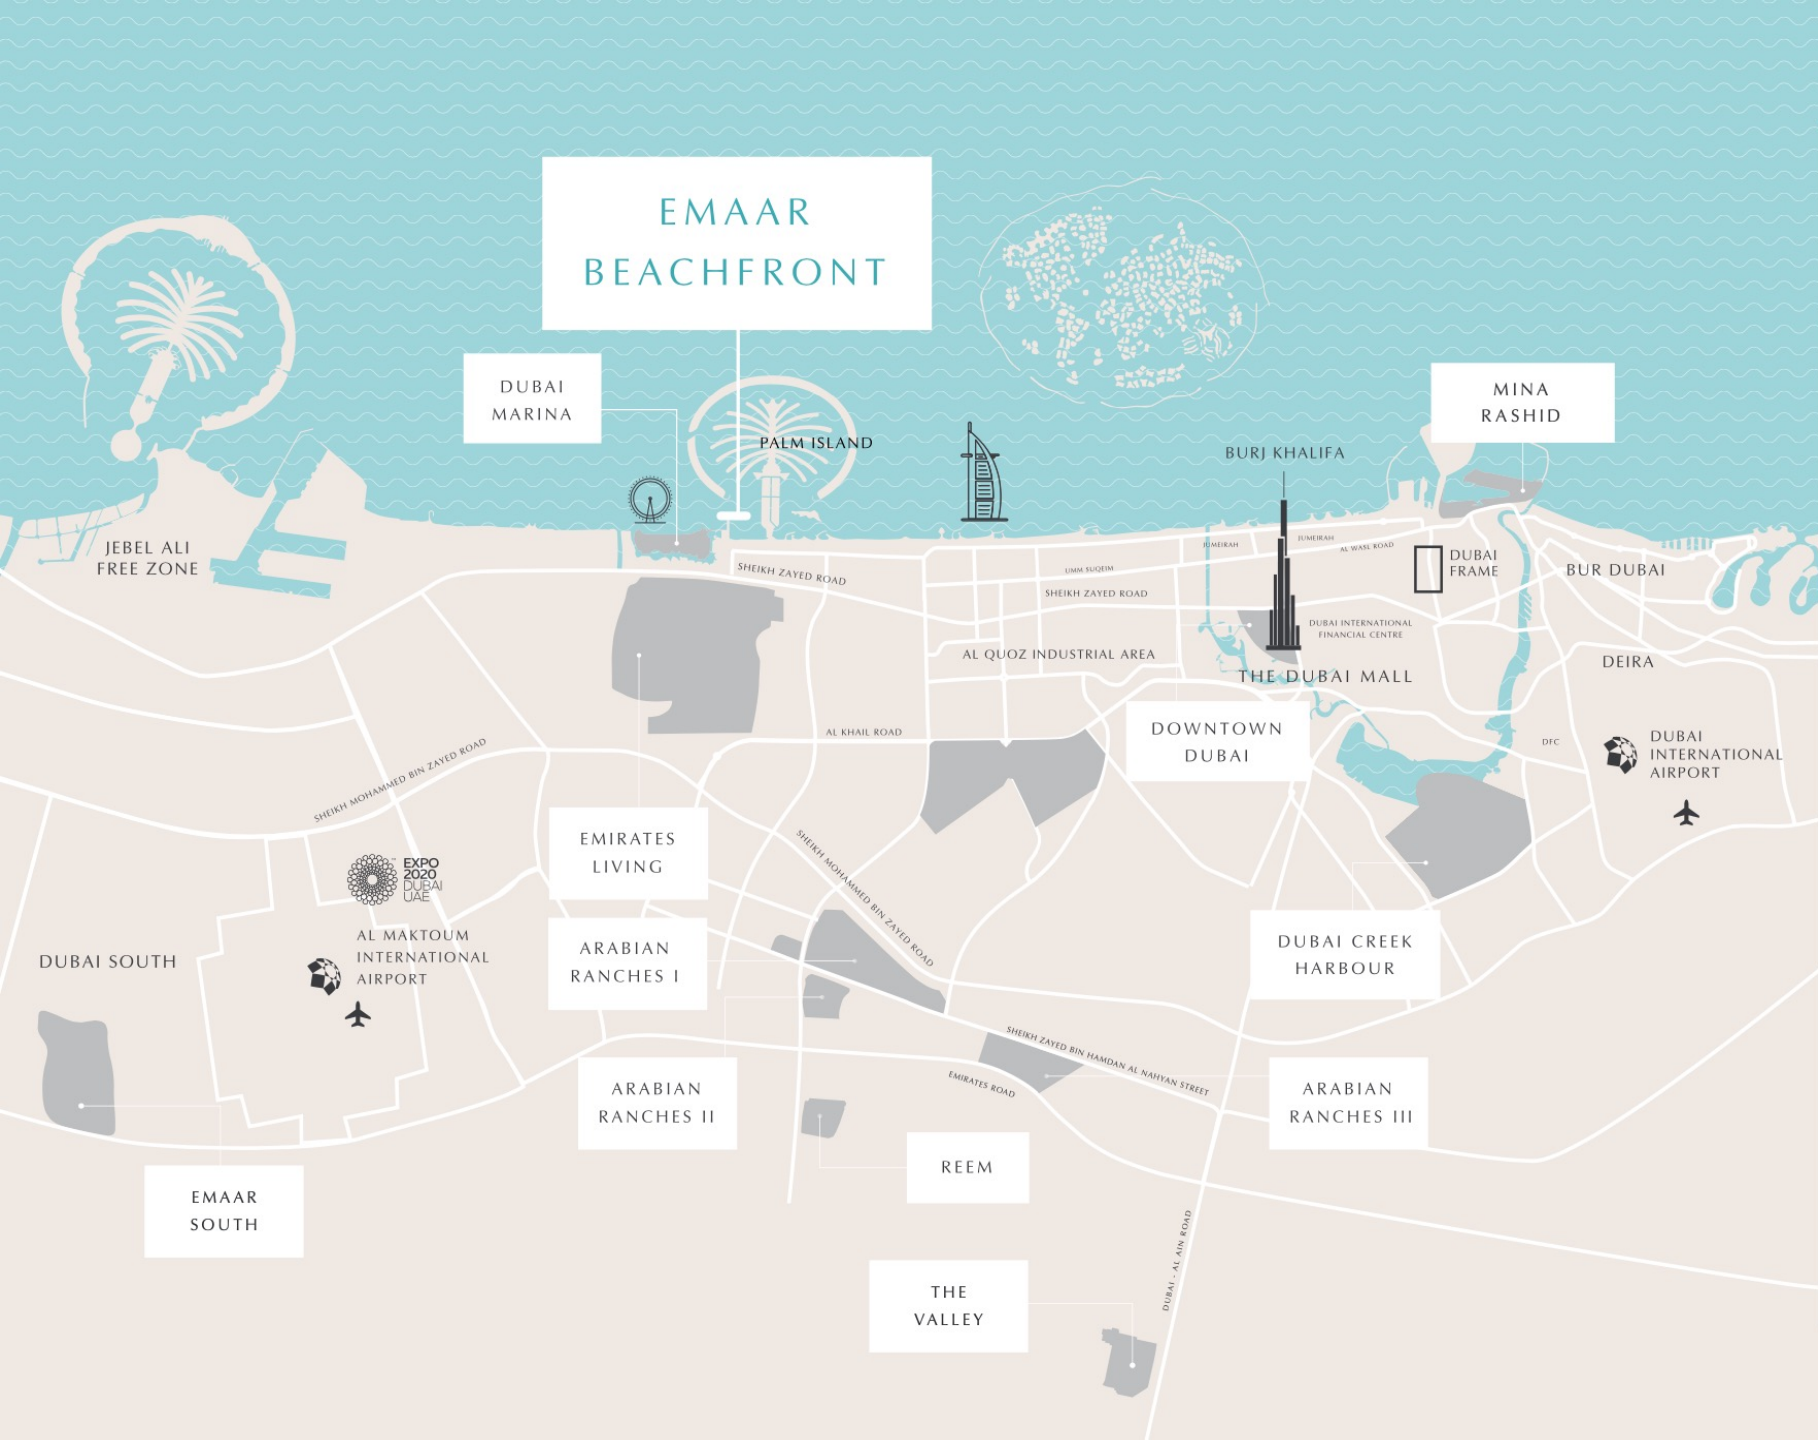

BEACH MANSION

EMAAR BEACHFRONT

EMAAR
BEACHFRONT

DUBAI
MARINA

PALM ISLAND

MINA
RASHID

BURJ KHALIFA

JEBEL ALI
FREE ZONE

DUBAI INTERNATIONAL FINANCIAL CENTRE

DEIRA

DUBAI INTERNATIONAL AIRPORT

DOWNTOWN
DUBAI

AL KHAIL ROAD

EMIRATES
LIVING

SHEIKH MOHAMMED BIN ZAYED ROAD

DUBAI CREEK
HARBOUR

DUBAI SOUTH

EXPO 2020
DUBAI
UAE

AL MAKTOUM
INTERNATIONAL
AIRPORT

ARABIAN
RANCHES I

ARABIAN
RANCHES II

REEM

ARABIAN
RANCHES III

SHEIKH ZAYED BIN HAMDAN AL NAHYAN STREET

EMIRATES ROAD

EMAAR
SOUTH

THE
VALLEY

DUBAI - AL AIN ROAD

PERFECTLY CONNECTED

- 05 Mins to Dubai Marina
- 05 Mins to Sheikh Zayed Road
- 15 Mins to Downtown Dubai
- 25 Mins to Dubai Int'l Airport
- 25 Mins to Al Maktoum Int'l Airport