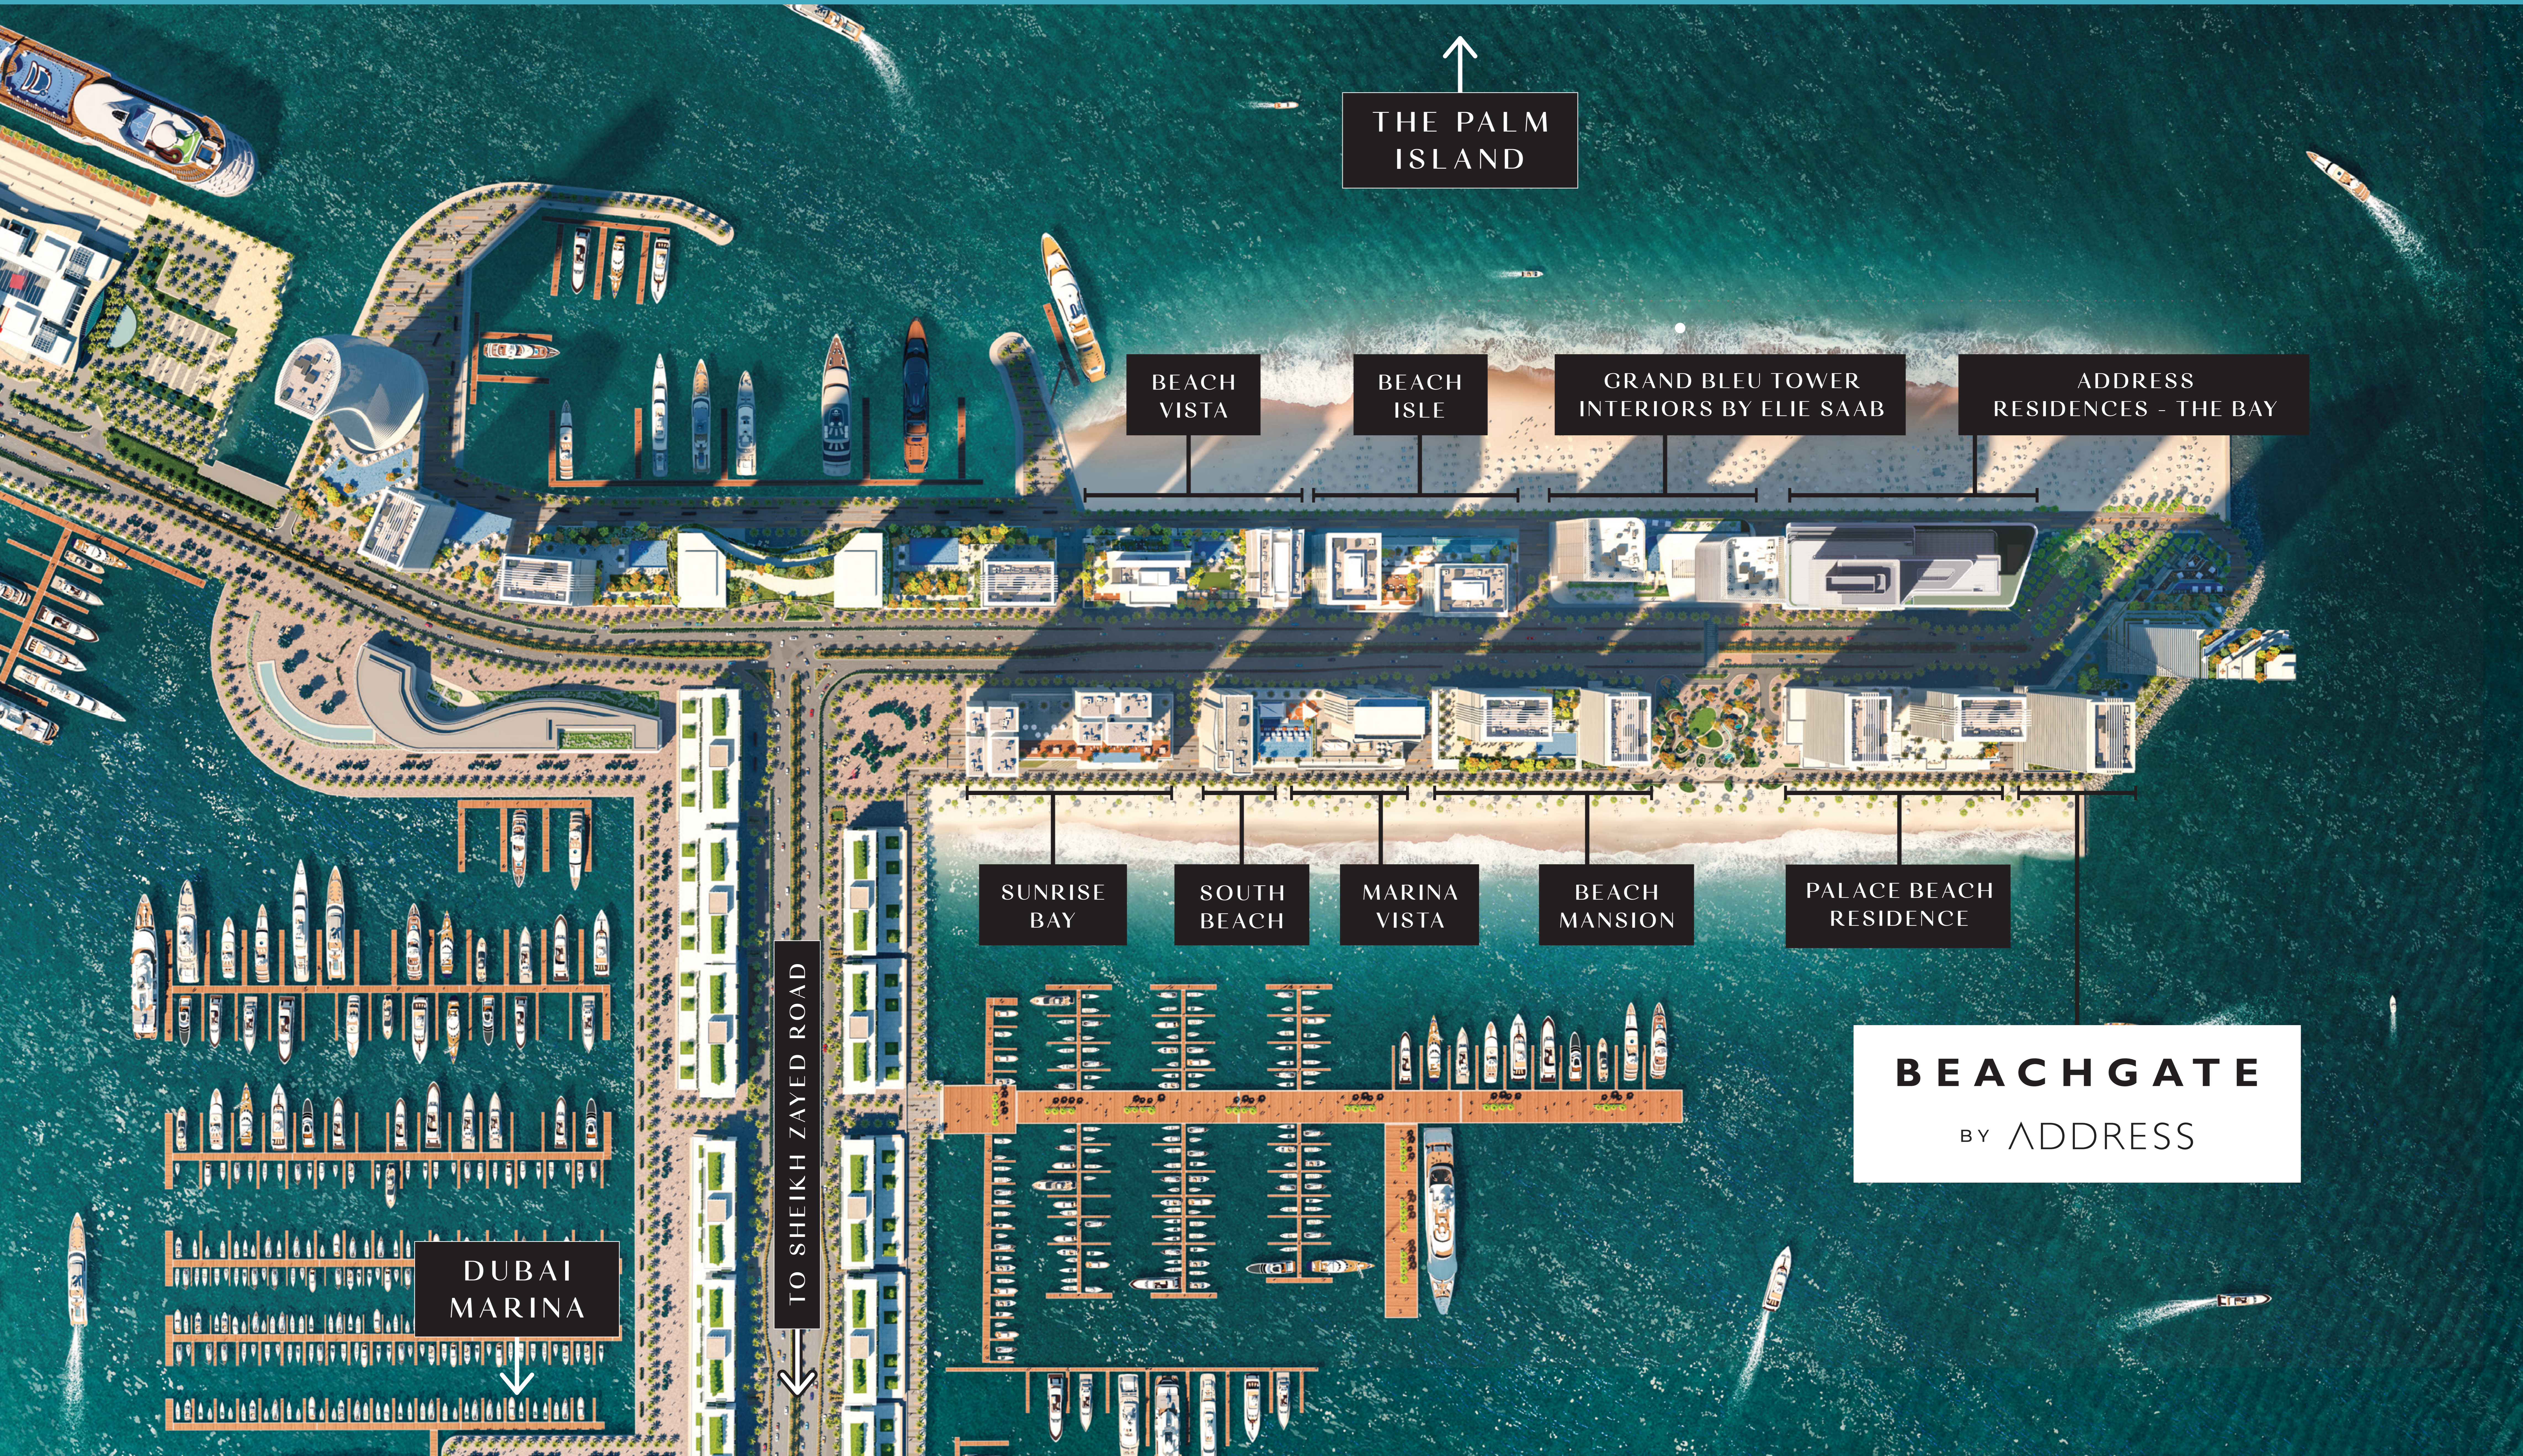

EMAAR BEACHFRONT

EMAAR

↑
THE PALM
ISLAND

BEACH
VISTA

BEACH
ISLE

GRAND BLEU TOWER
INTERIORS BY ELIE SAAB

ADDRESS
RESIDENCES - THE BAY

SUNRISE
BAY

SOUTH
BEACH

MARINA
VISTA

BEACH
MANSION

PALACE BEACH
RESIDENCE

BEACHGATE
BY ADDRESS

DUBAI
MARINA

TO SHEIKH ZAYED ROAD