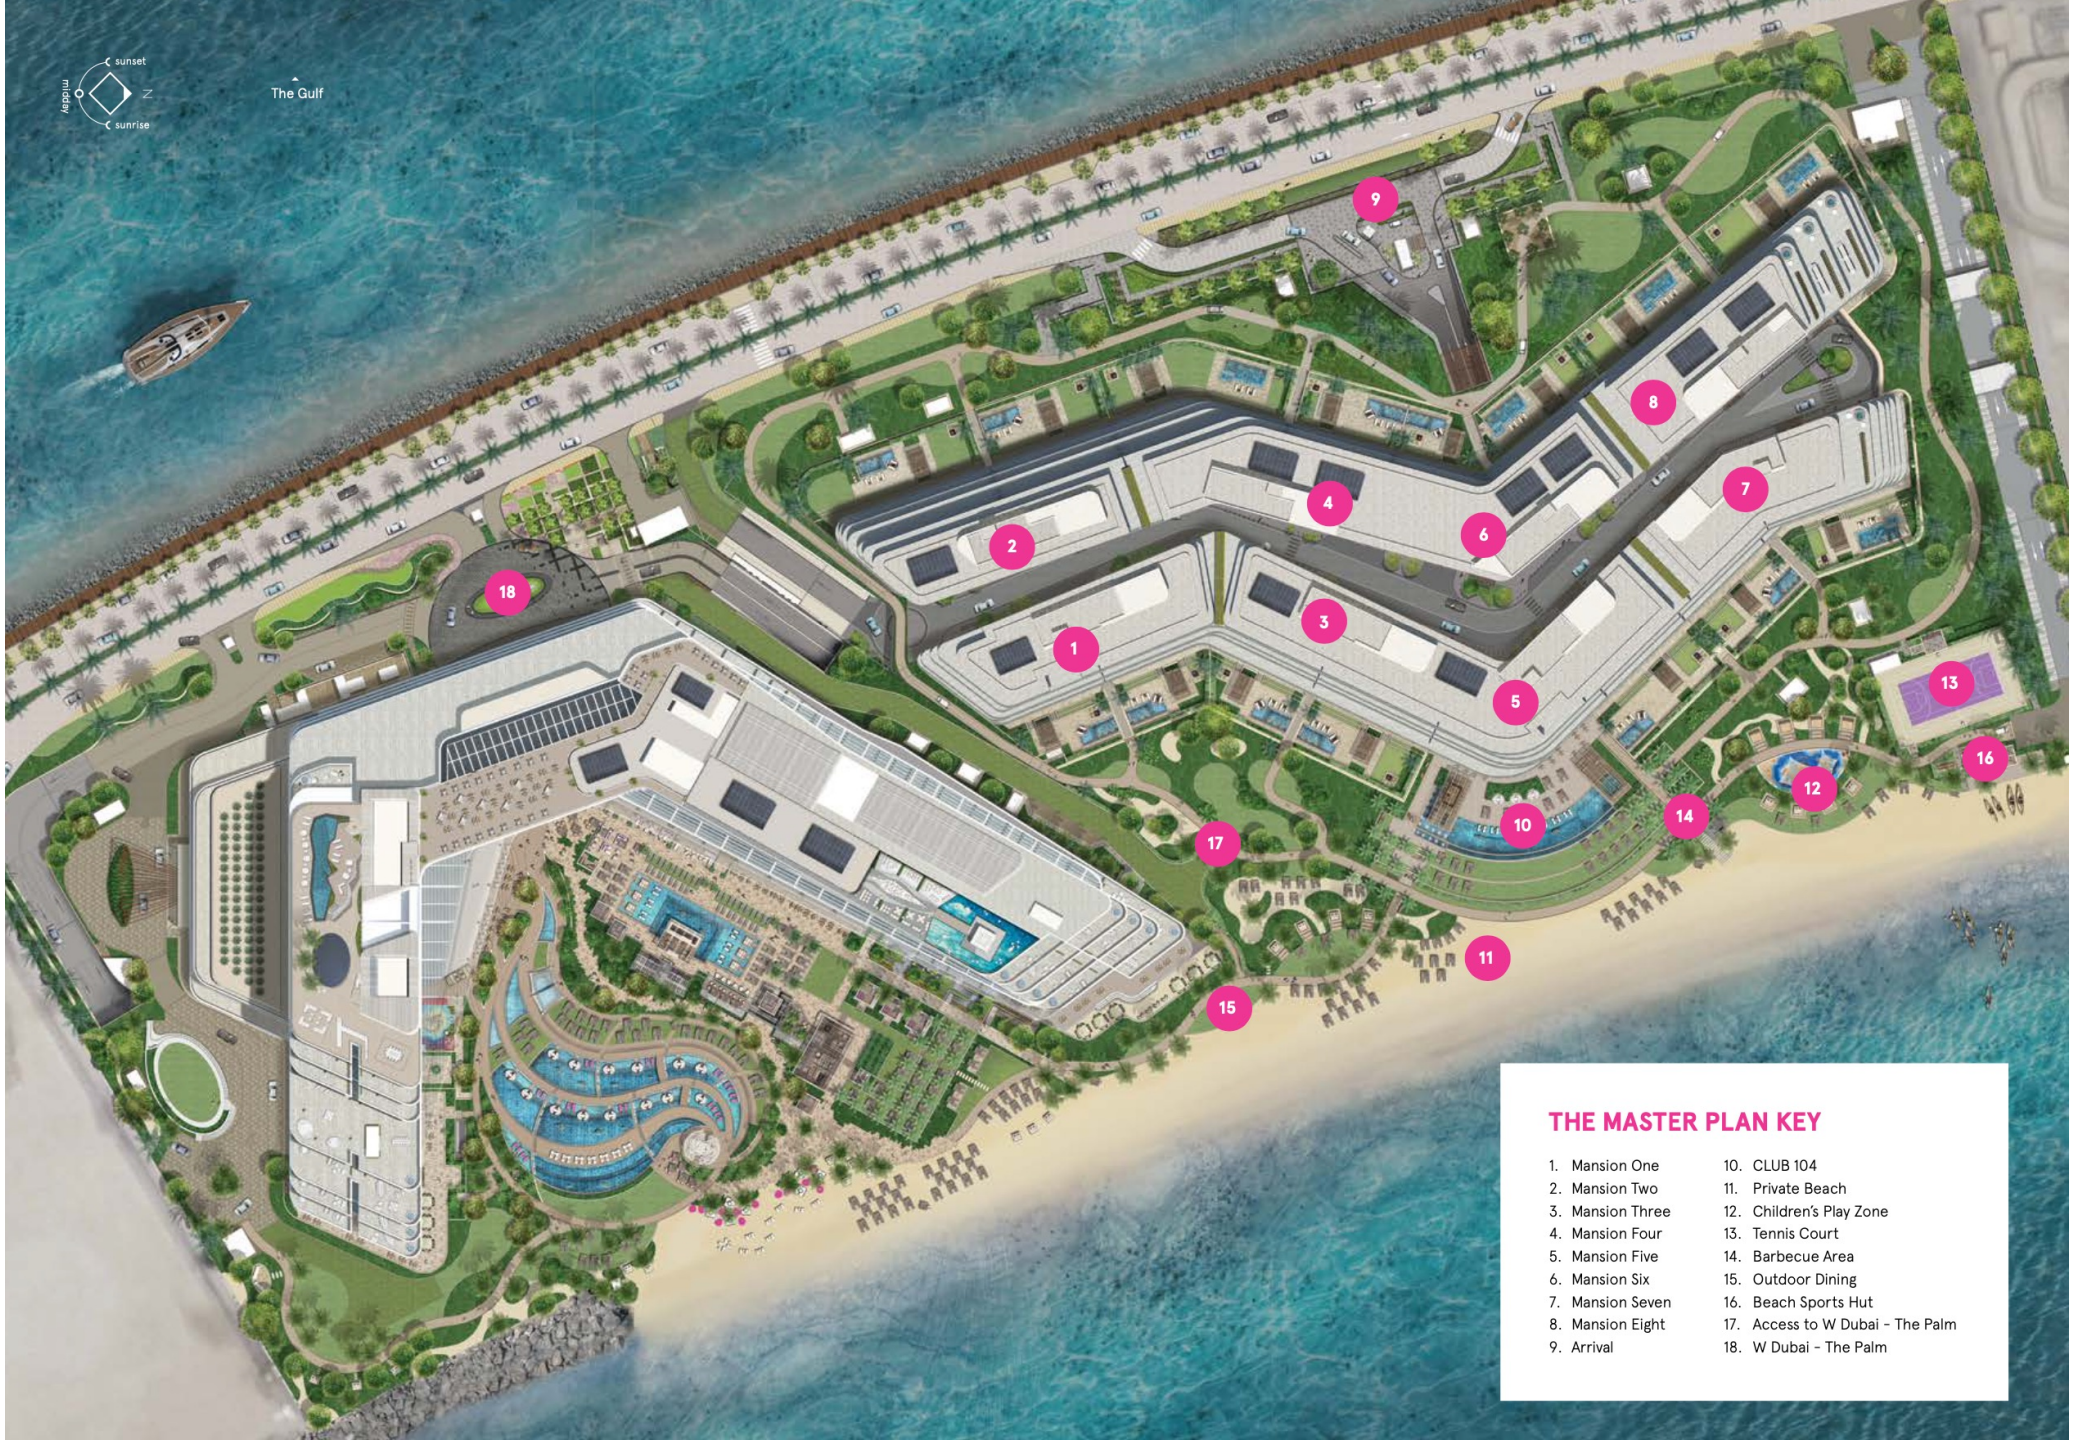

The Gulf

THE MASTER PLAN KEY

- | | |
|------------------|----------------------------------|
| 1. Mansion One | 10. CLUB 104 |
| 2. Mansion Two | 11. Private Beach |
| 3. Mansion Three | 12. Children's Play Zone |
| 4. Mansion Four | 13. Tennis Court |
| 5. Mansion Five | 14. Barbecue Area |
| 6. Mansion Six | 15. Outdoor Dining |
| 7. Mansion Seven | 16. Beach Sports Hut |
| 8. Mansion Eight | 17. Access to W Dubai - The Palm |
| 9. Arrival | 18. W Dubai - The Palm |