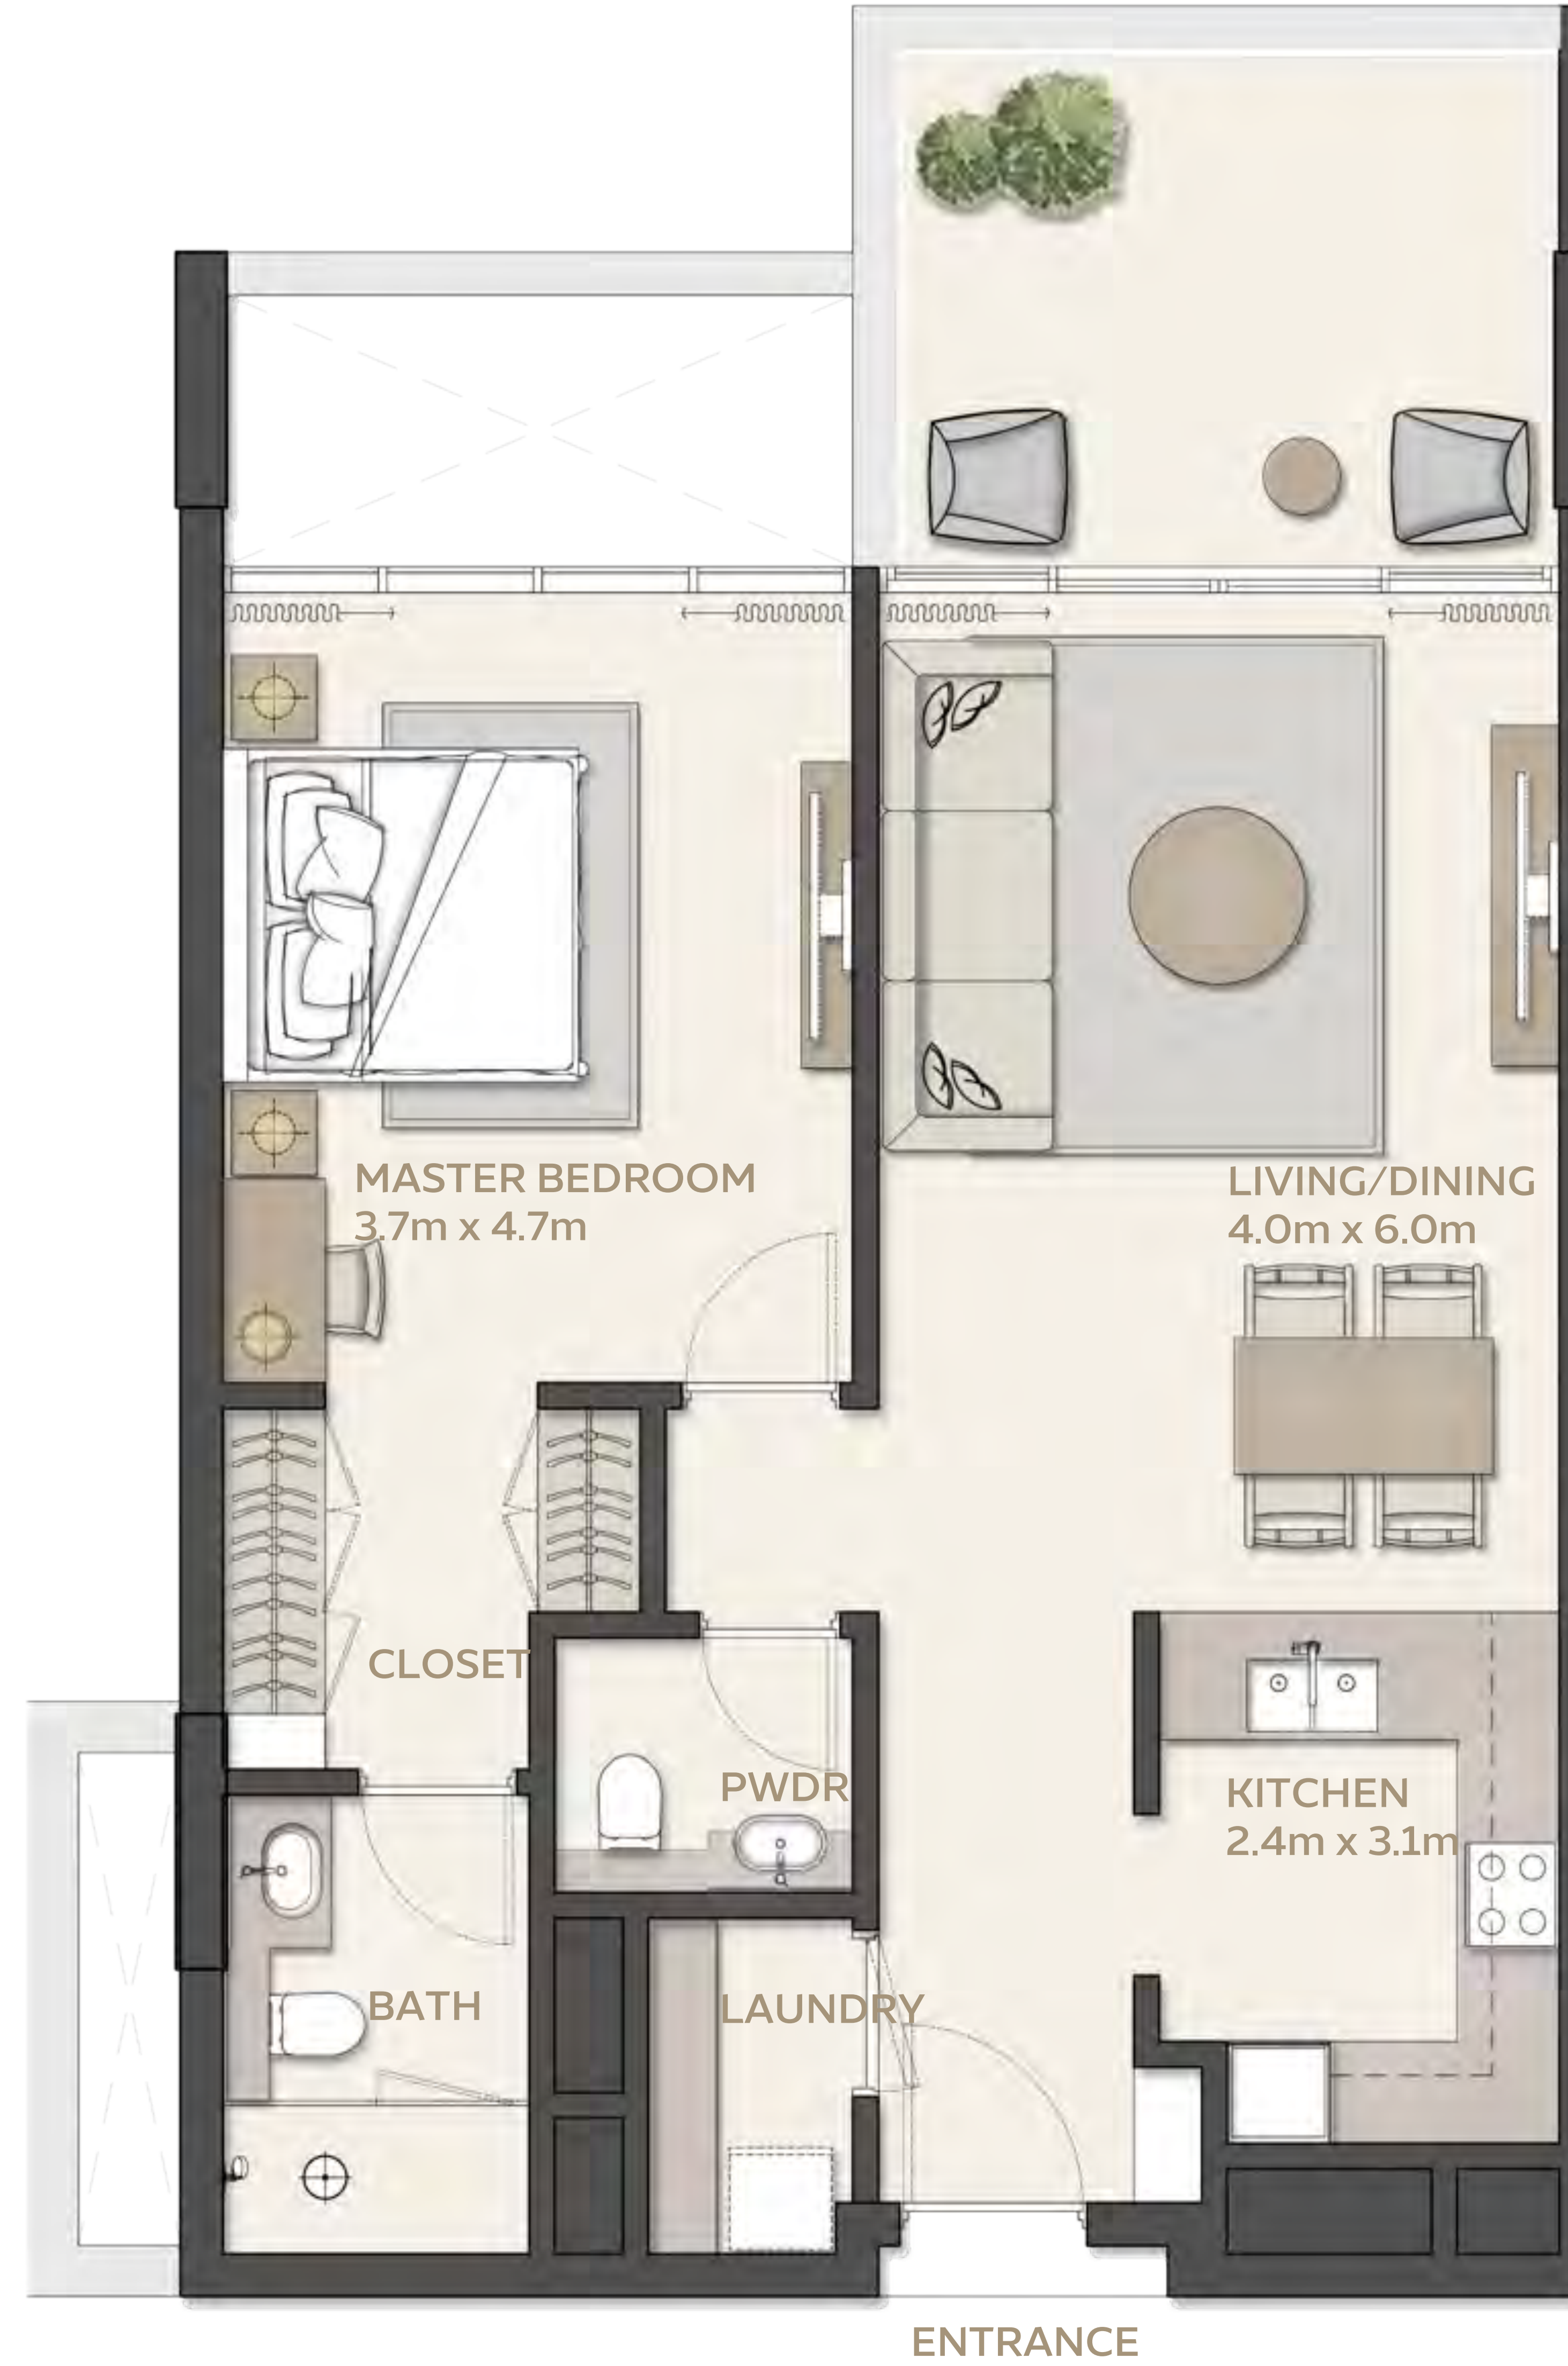

MANGROVE RESIDENCES

TRUE TO OUR SPIRIT

EXPO
CENTRAL

FLOOR PLANS

مانغروف ريزيدنسز MANGROVE RESIDENCES

Plot 2

1 BEDROOM
Type 1

		AREA	
UNIT	STARTING FROM	77.66 SQM	835.93 SQFT
BALCONY	STARTING FROM	12.40 SQM	133.47 SQFT (13.8%)
TOTAL AREA	STARTING FROM	90.06 SQM	969.4 SQFT

مانغروف ريزيدنسز MANGROVE RESIDENCES

Plot 2

1 BEDROOM Type 2

		AREA	
UNIT	STARTING FROM	82.16 SQM	884.36 SQFT
BALCONY	STARTING FROM	8.8 SQM	94.72 SQFT (9.7 %)
TOTAL AREA	STARTING FROM	90.96 SQM	979.08 SQFT

مانغروف ريزيدنسز MANGROVE RESIDENCES

Plot 2

2 BEDROOM Type 1

		AREA	
UNIT	STARTING FROM	118.14 SQM	1271.65 SQFT
BALCONY	STARTING FROM	9.24 SQM	99.46 SQFT (7.3 %)
TOTAL AREA	STARTING FROM	127.38 SQM	1371.11 SQFT

مانغروف ريزيدنسز MANGROVE RESIDENCES

Plot 2

2 BEDROOM Type 2

UNIT	STARTING FROM	AREA	
		SQM	SQFT
		113.77 SQM	1224.61 SQFT
BALCONY	STARTING FROM	18.41 SQM	198.16 SQFT (13.9%)
TOTAL AREA	STARTING FROM	132.18 SQM	1422.77 SQFT