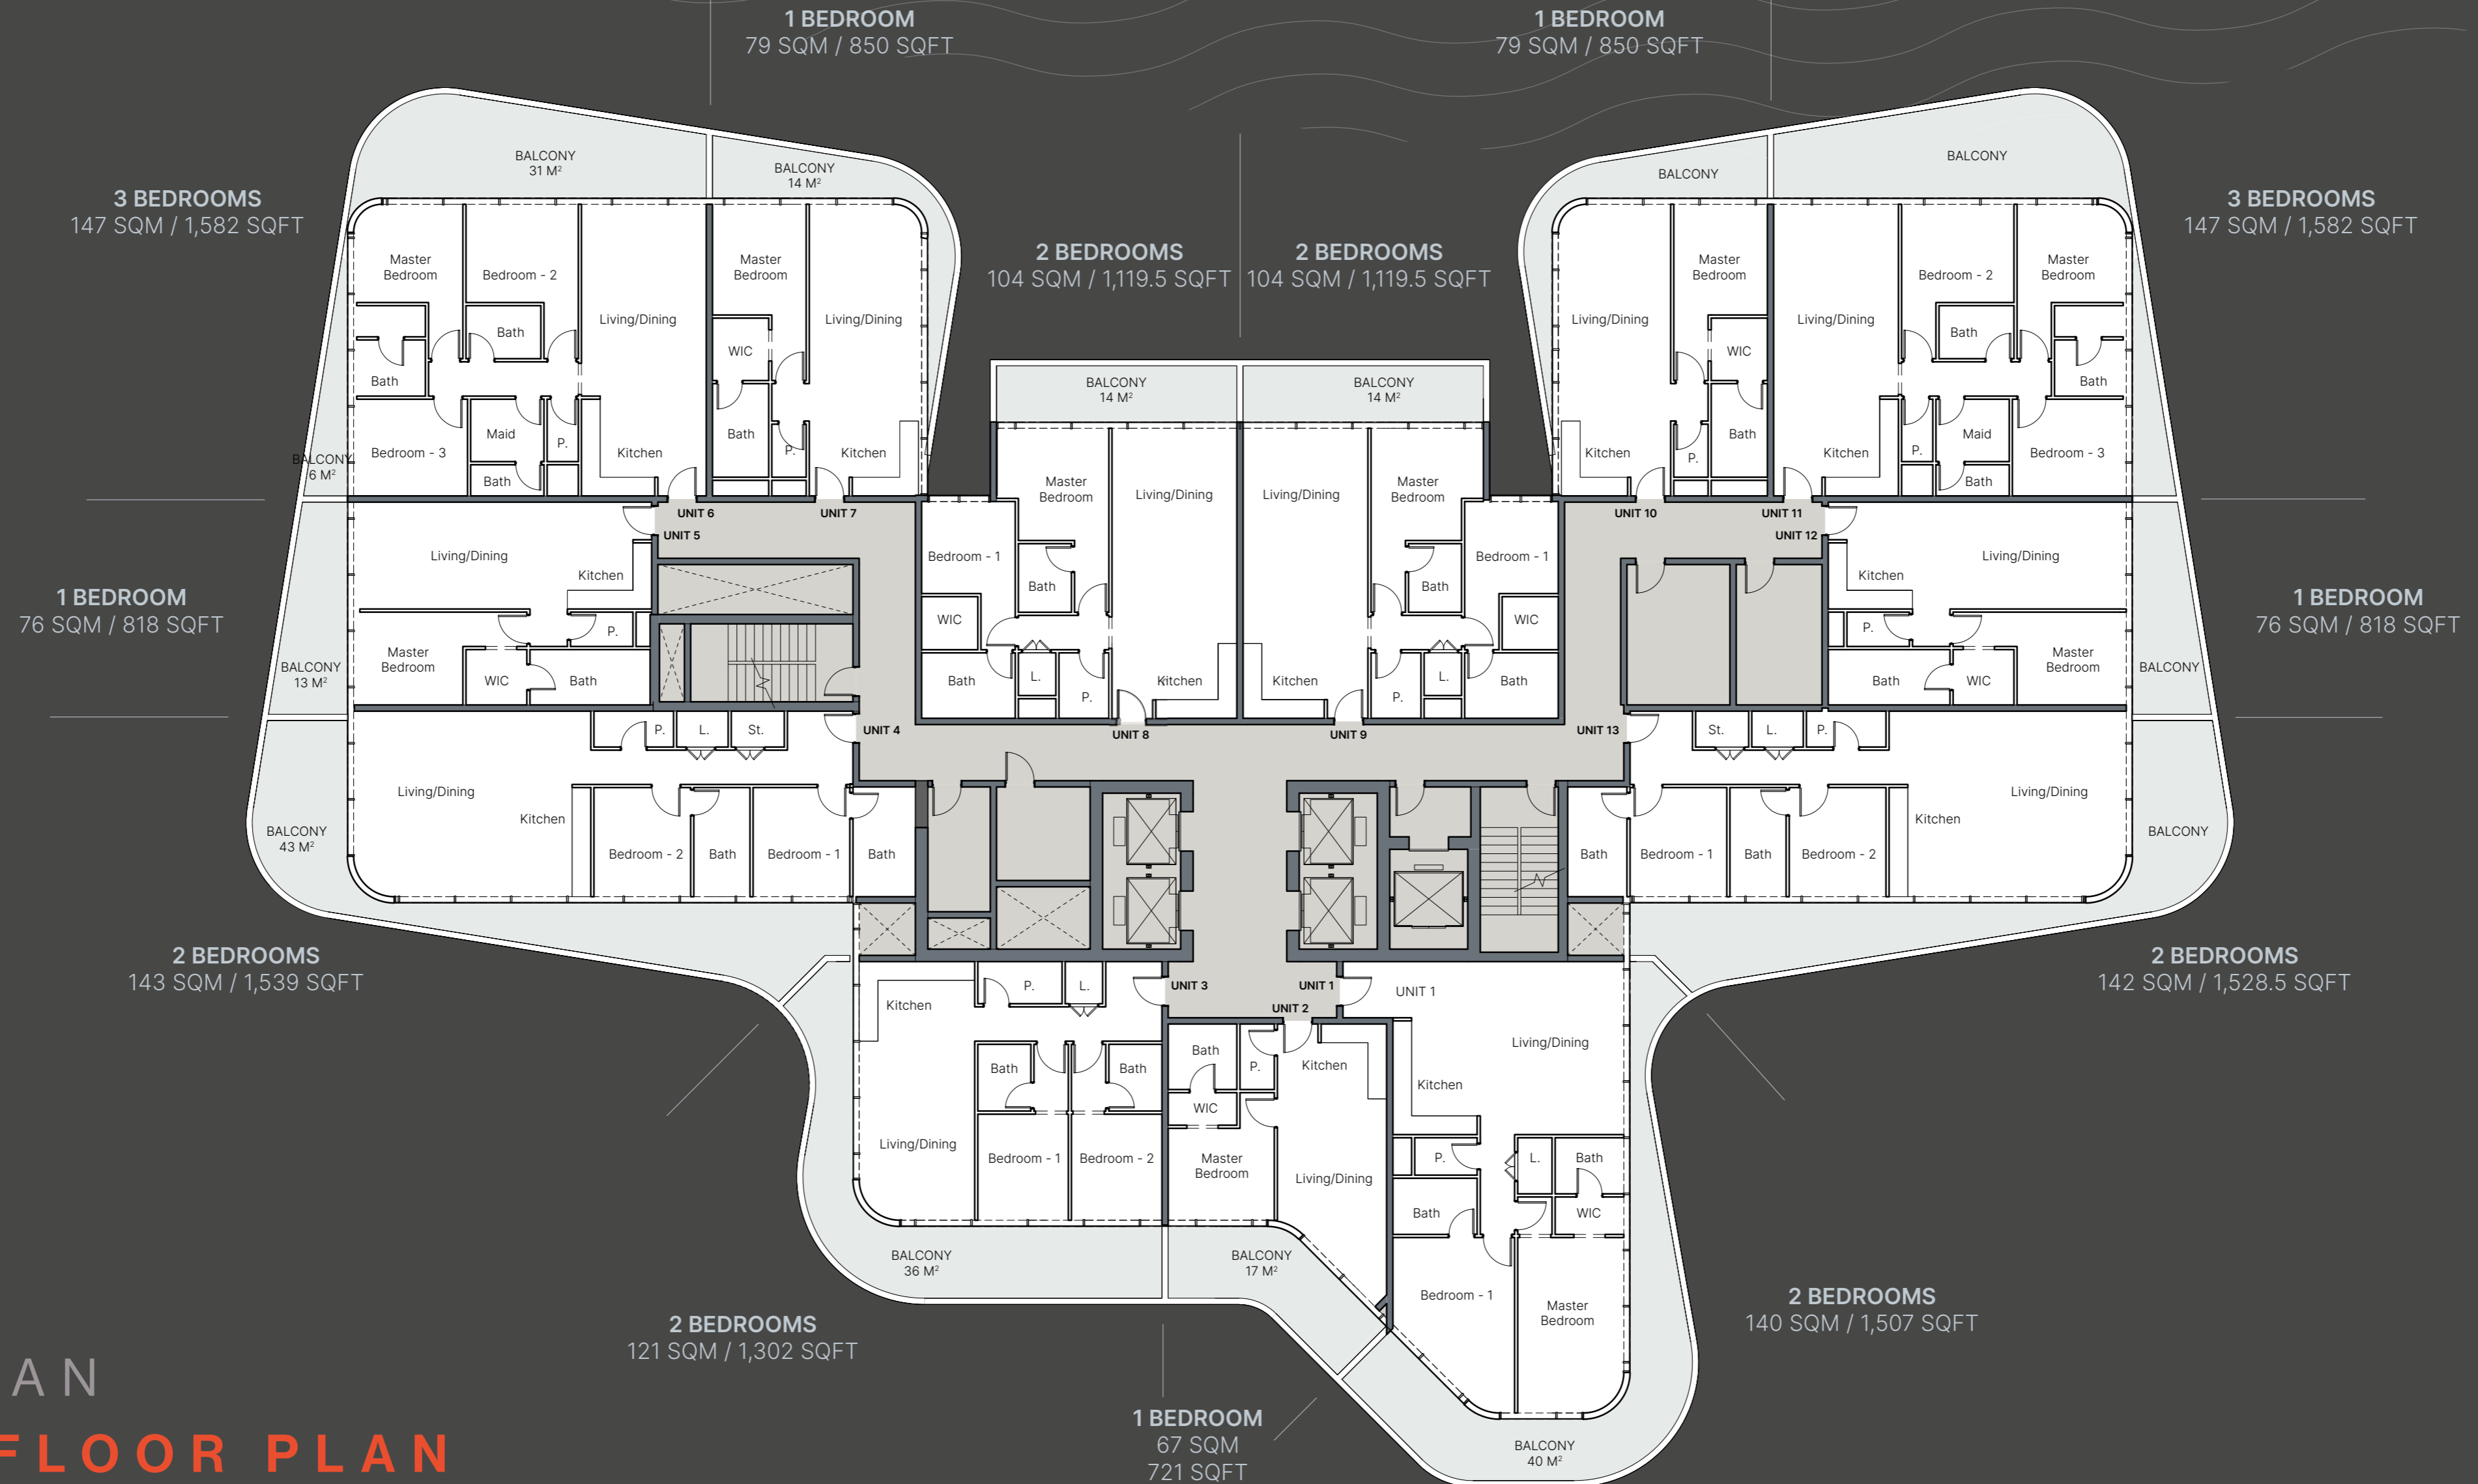

THE SPACE INSIDE DG1 HAS  
BEEN DESIGNED AND CRAFTED  
TO THE HIGHEST STANDARDS,  
IN ORDER TO OFFER A TRULY  
UNIQUE & PREMIUM LIVING  
EXPERIENCE.

DUBAI CANAL

FLOOR PLAN

TYPICAL FLOOR PLAN

EXPRESS

YOUR INTEREST